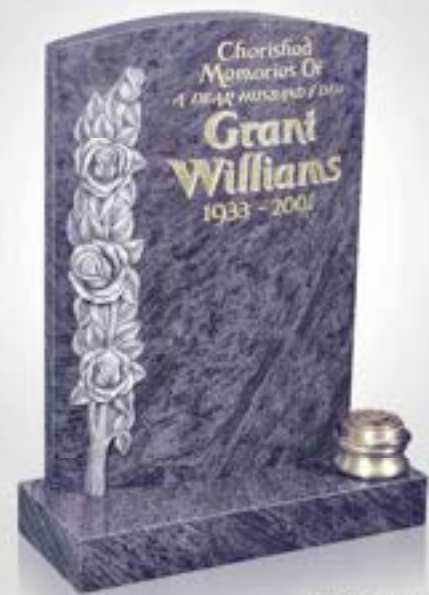

Colour: Indian Aurora
A unique design combining a cross and carved rose design.

TEC 38