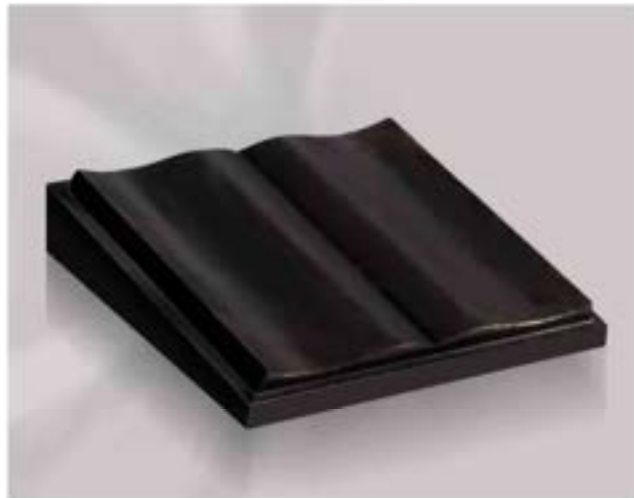

Colour: Jet Black

Desk with a curved page book design and rose, cord & tassel.

TEC 143