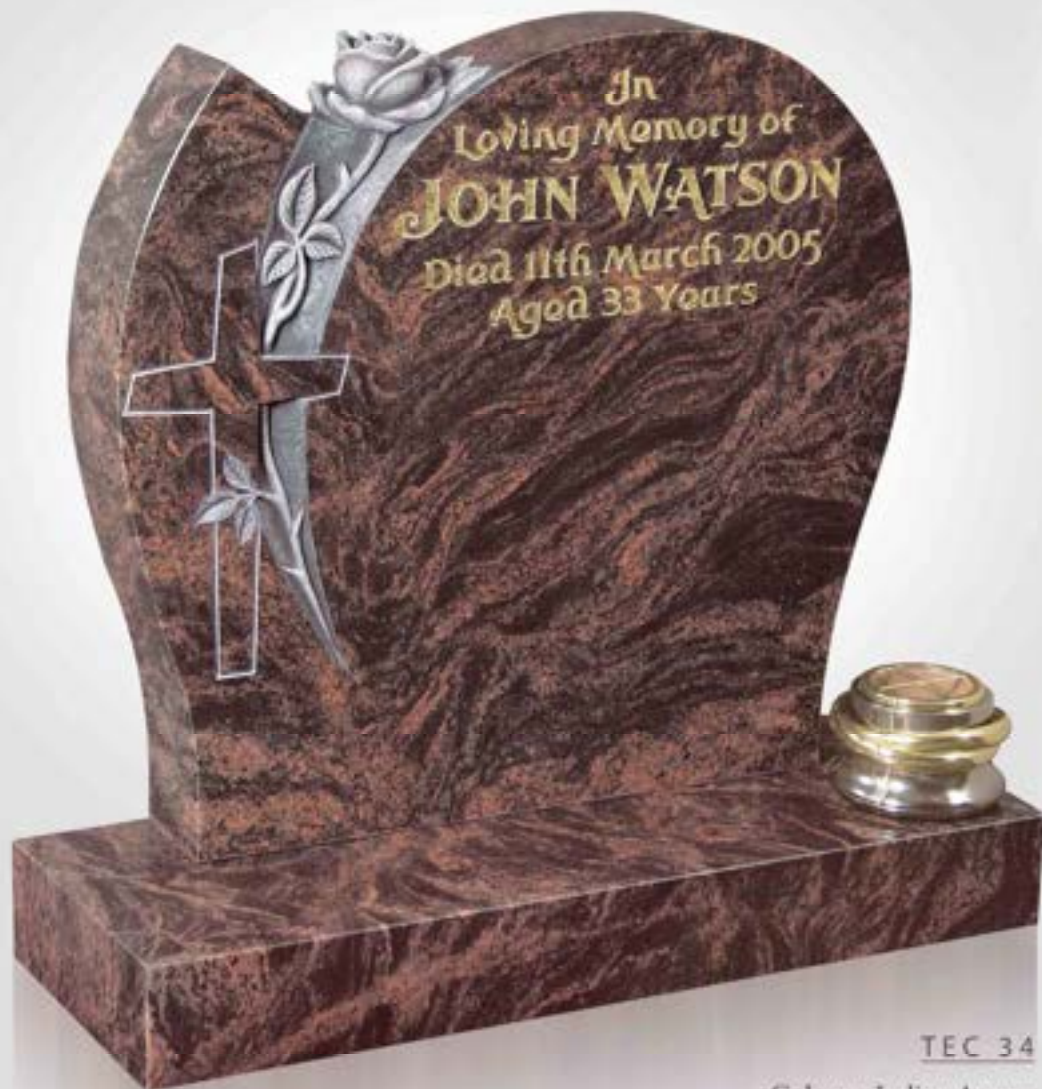

TEC 29

TEC 30

TEC 31

TEC 32

TEC 33

TEC 34

Colour: Indian Aurora
A unique design combining a cross and carved rose design.

TEC 35