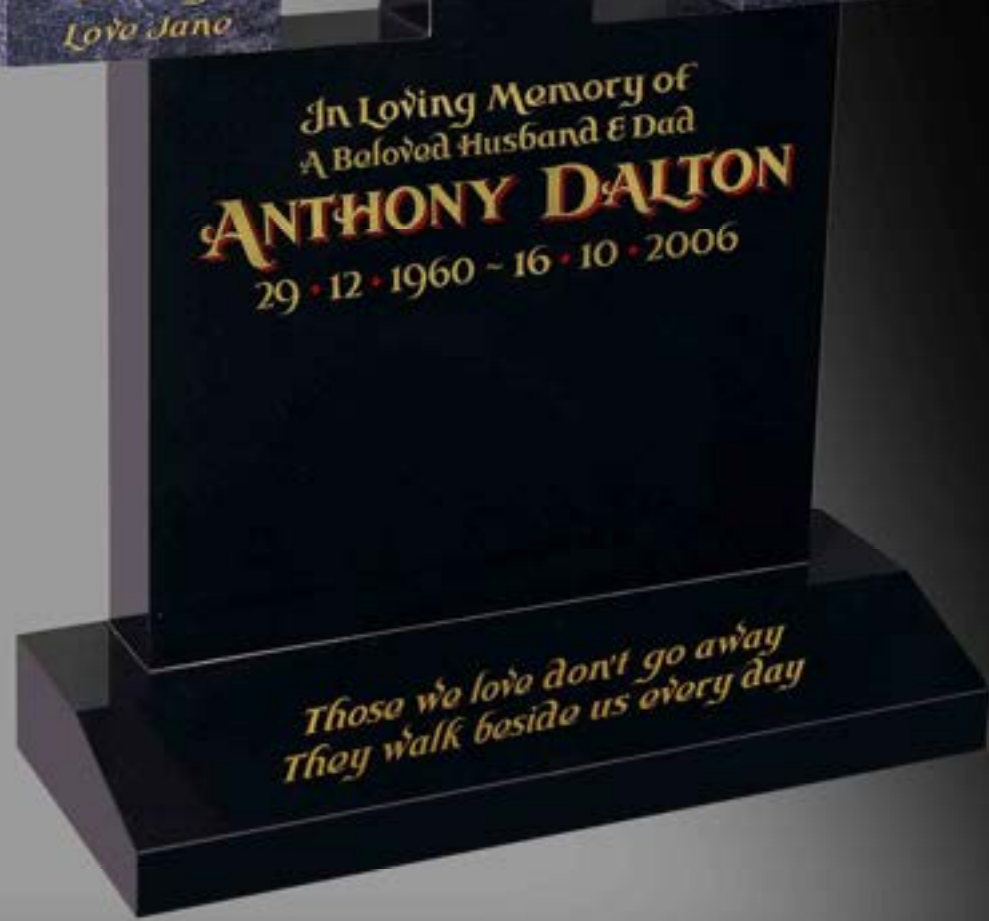

TEC 66

Colour: Jet Black with Silk Blue vases

This unique and intriguing design allows you to swivel the vases in or out, depending on whether you are placing flowers or not.

Our range of ceramic dove designs are shown here: