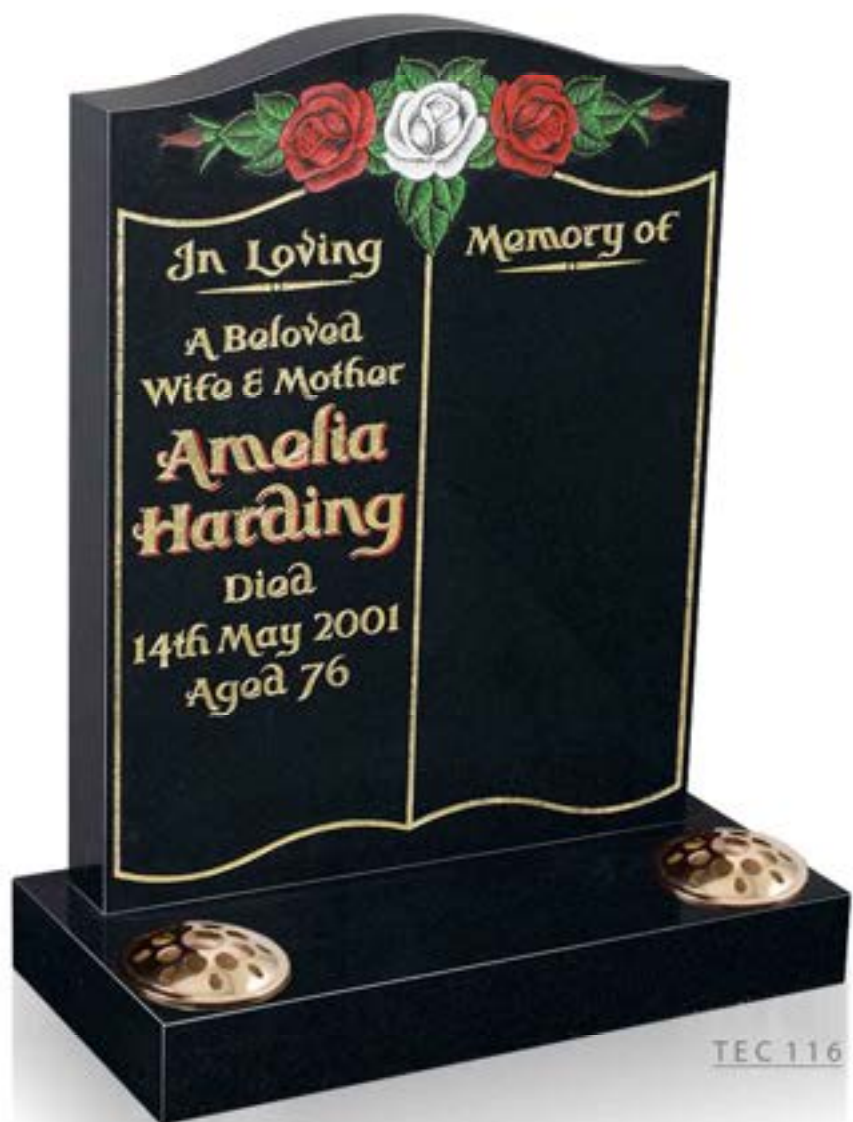

TEC 115a

TEC 115

Colour: Jet Black

Traditional shape book memorial with stunning agglomerate rose design. Roses can be done in any colour of your choice.

BOOK & SHARED COLLECTION

TEC 116

TEC 117

TEC 118