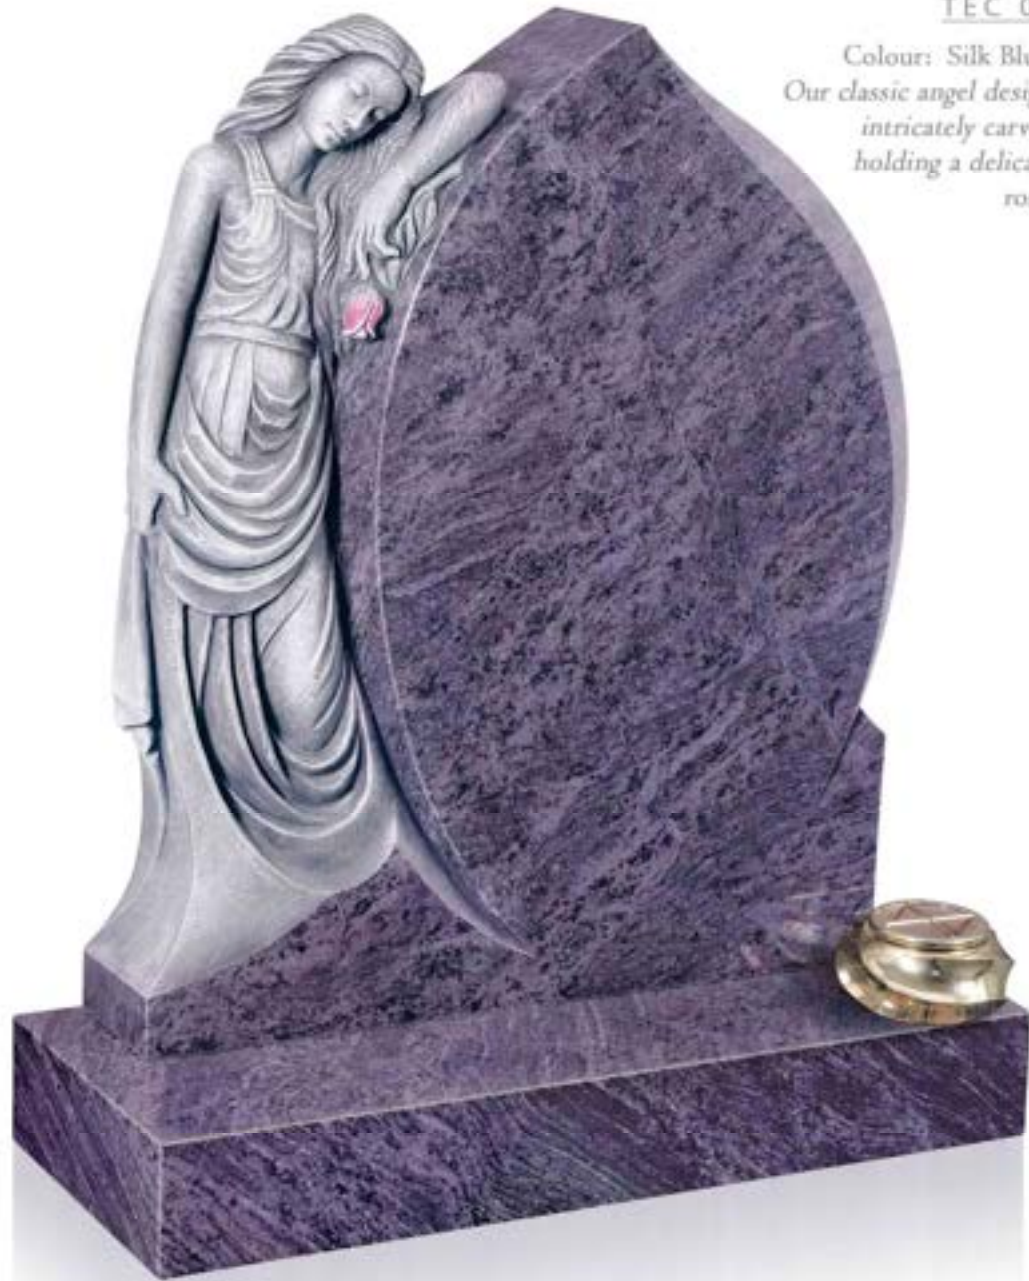

THE
EVERMORE

COMPILATION

TEC 01

Colour: Silk Blue with inset Red granite heart
Carved angel with heart design.

ANGEL COLLECTION

TEC 02

Colour: Jet Black

A contemporary shaped memorial with an attractively carved sleeping angel and flower design.

TEC 03

Colour: Jet Black

A unique shaped memorial with a beautiful standing agglomerate angel.

TEC 04

Colour: Silk Blue.
Our classic angel design
intricately carved
holding a delicate
rose.

TEC 05

TEC 06

Colour: Regal Black
Classic book design with a
carved angel and cord & tassel.