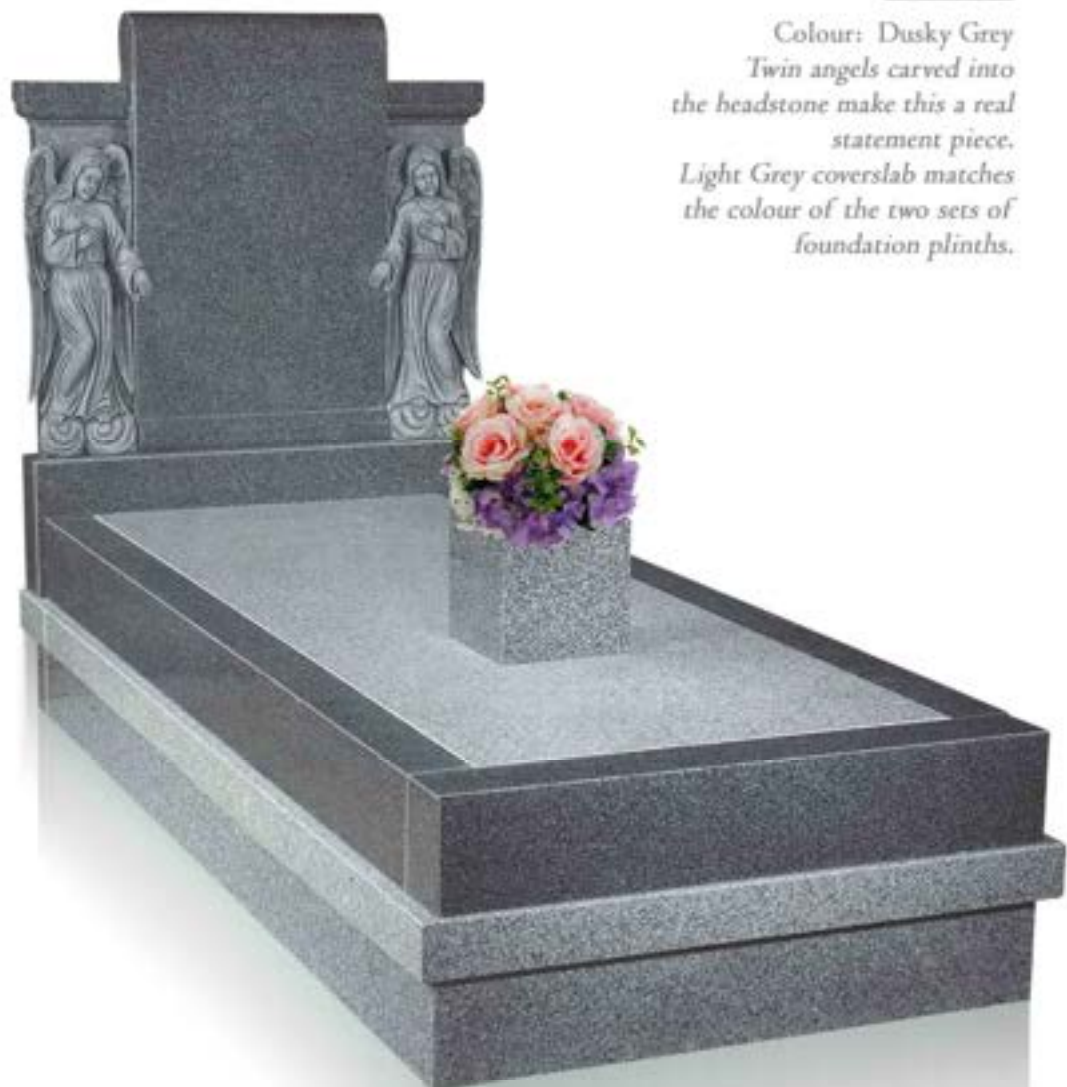

TEC 97

TEC 98

TEC 99

TEC 100

TEC 101

TEC 102

Colour: Dusky Grey
 Twin angels carved into
 the headstone make this a real
 statement piece.
 Light Grey coverslab matches
 the colour of the two sets of
 foundation plinths.