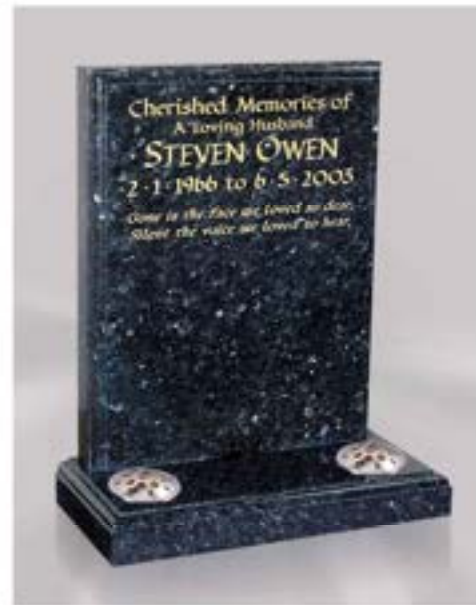

TEC 177

Colour: Jet Black
Simple shape with a
perfectly carved
rose design.

TEC 178

TEC 179

CLASSIC COLLECTION

TEC 180

TEC 181

TEC 182