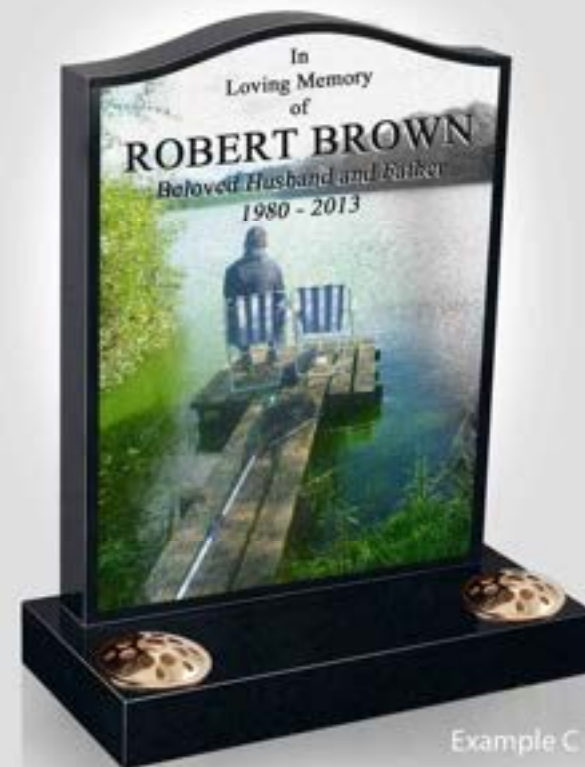

Any football or sports logo can be 'Photo Blasted' onto your chosen memorial.

Any meaningful image can be 'Photo Blasted' onto a memorial. A few examples of what can be achieved is shown.