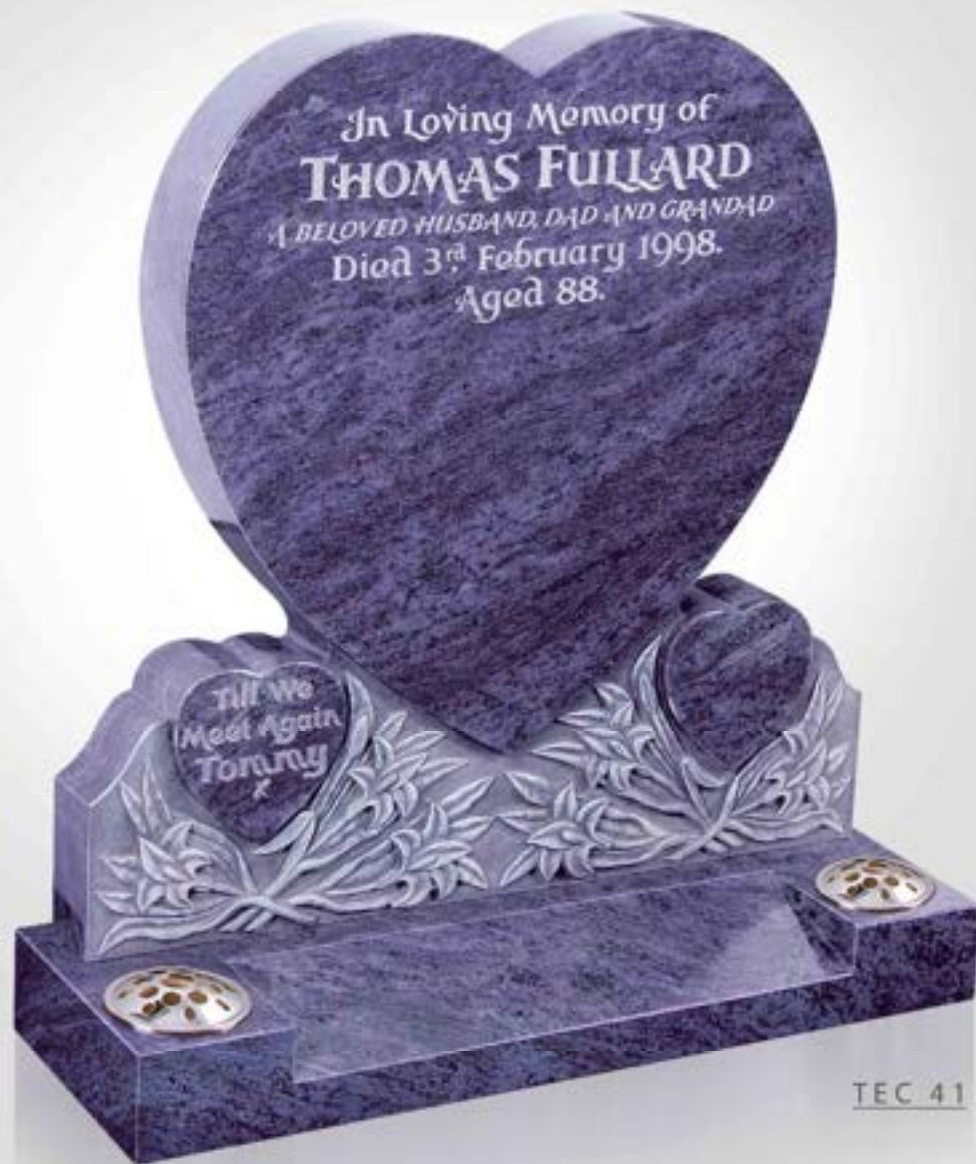

TEC 40

Colour: Silk Blue

A beautiful heart design with elegantly carved roses.

TEC 41