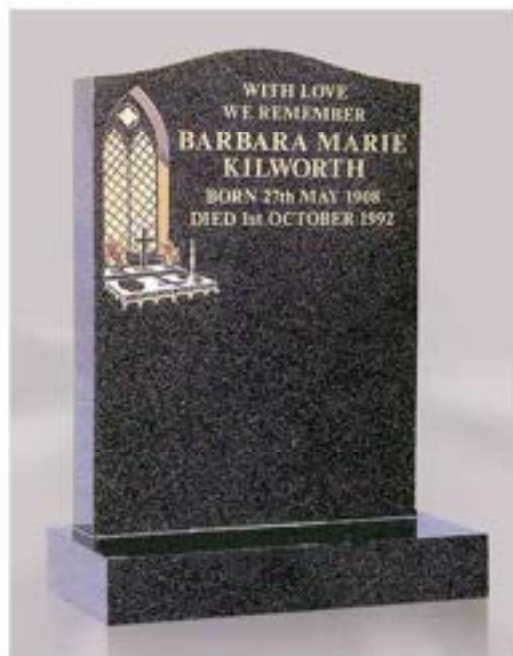

TEC 76

TEC 79