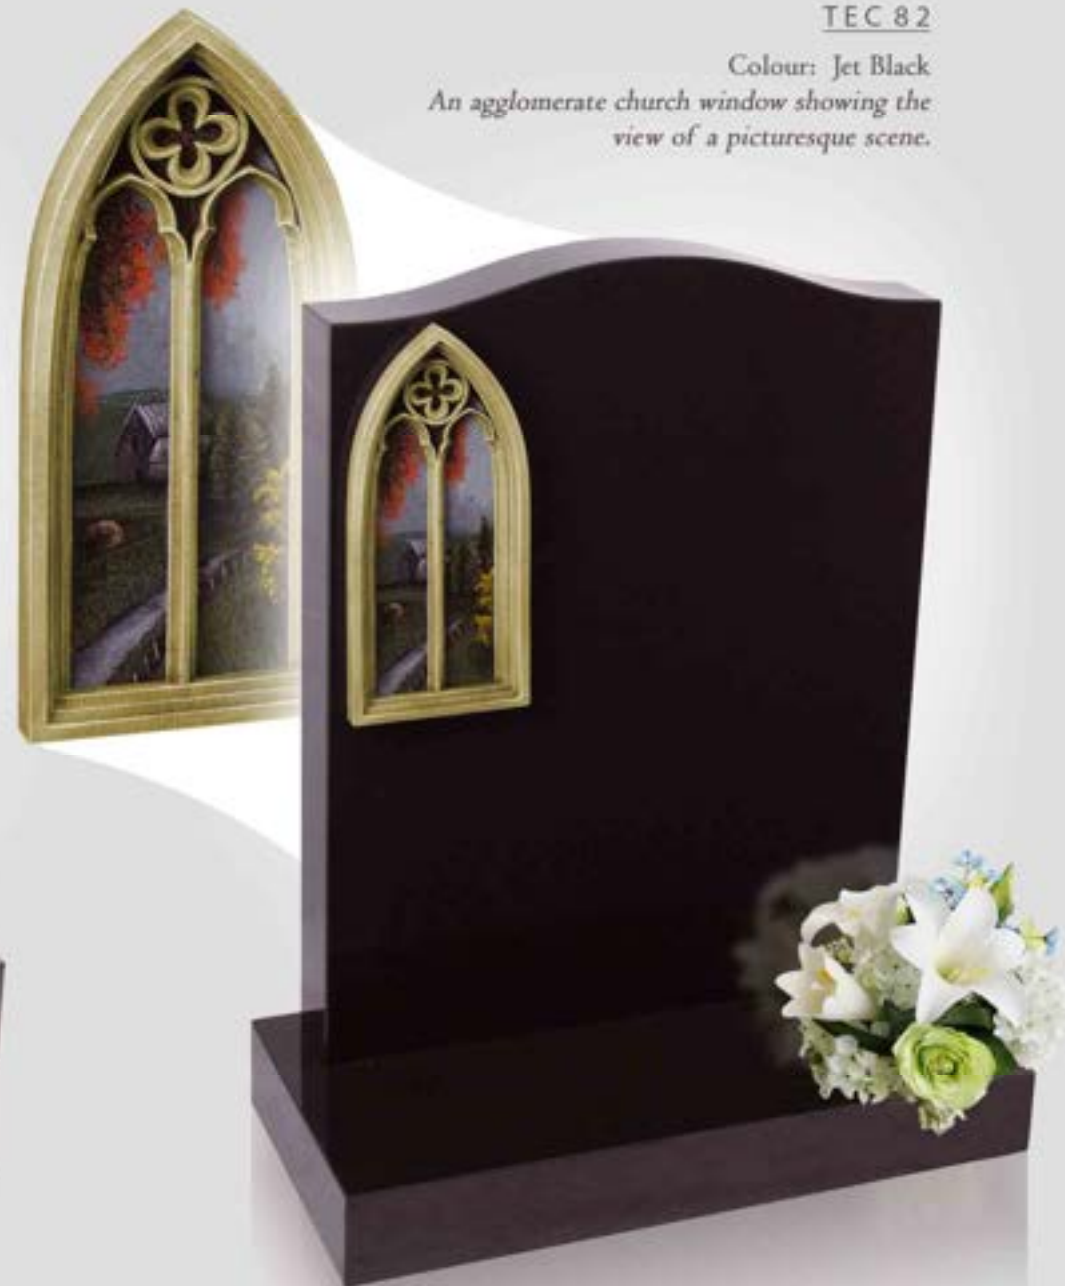

TEC 80

TEC 81

TEC 82

Colour: Jet Black
An agglomerate church window showing the view of a picturesque scene.

TEC 83

Colour: Jet Black and Tropical Green
*A contemporary take on the traditional
Celtic cross with detailed carvings
and coloured shamrock.*