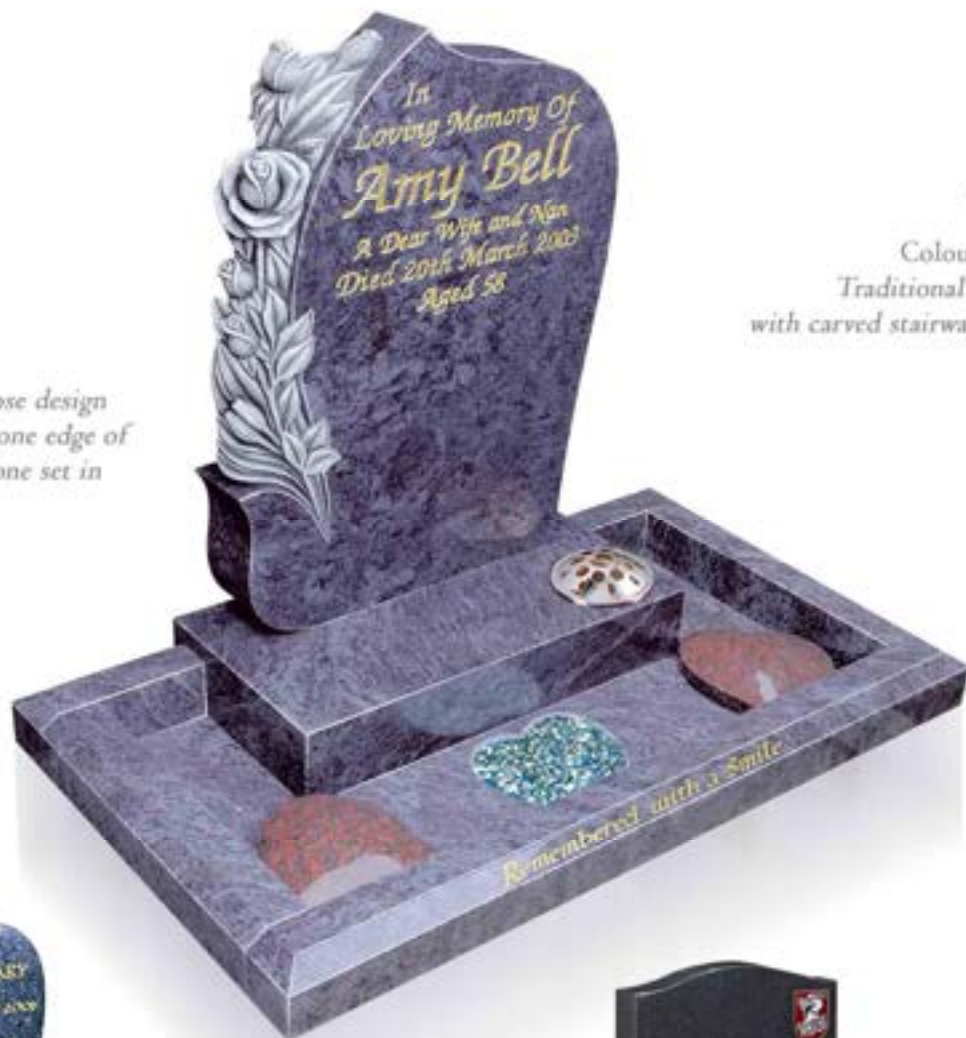

TEC 103

Colour: Silk Blue
Stunning carved rose design
flowing along the one edge of
the shaped headstone set in
a surround.