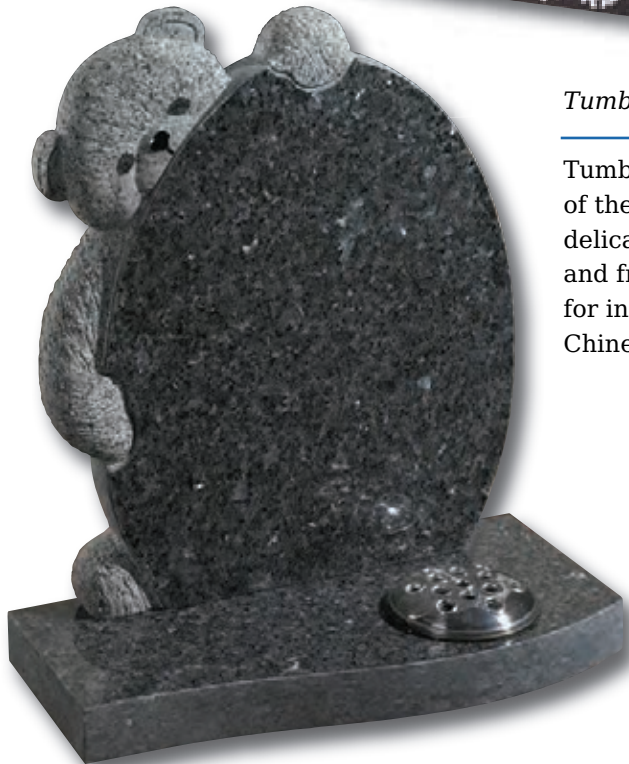

Bentley

Classic and endearing 'Bentley Bear' hand carved in Blue Pearl granite