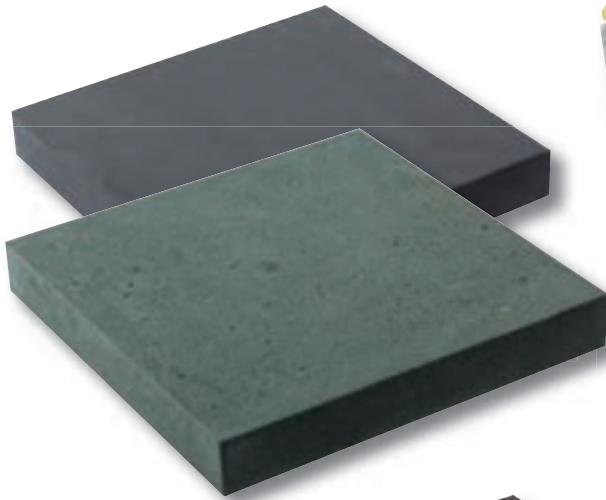

*Shaped Marble desk with carved
flower and butterfly design 0251/G*