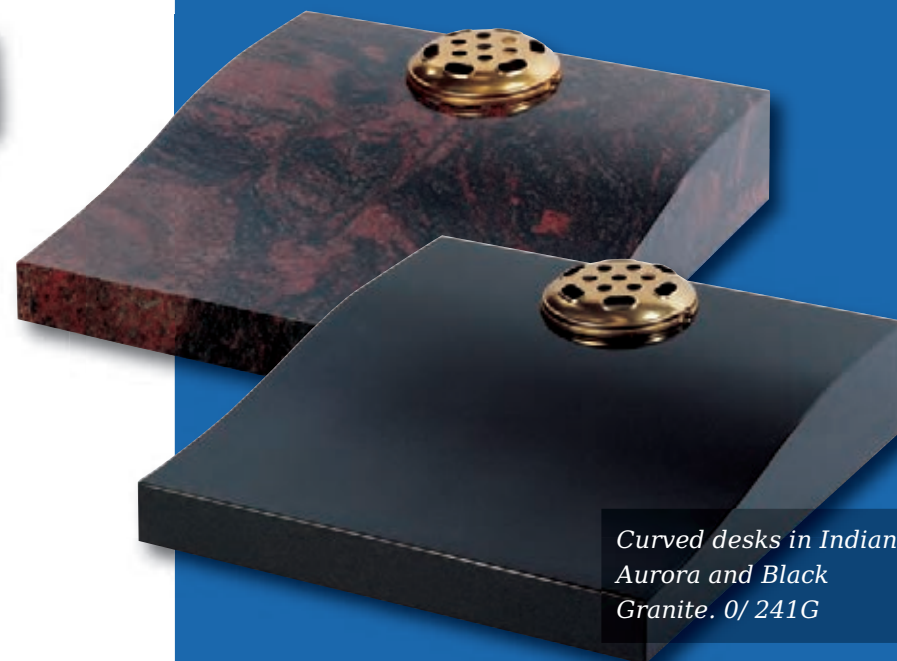

*Curved desks in Indian  
Aurora and Black  
Granite. 0/ 241G*