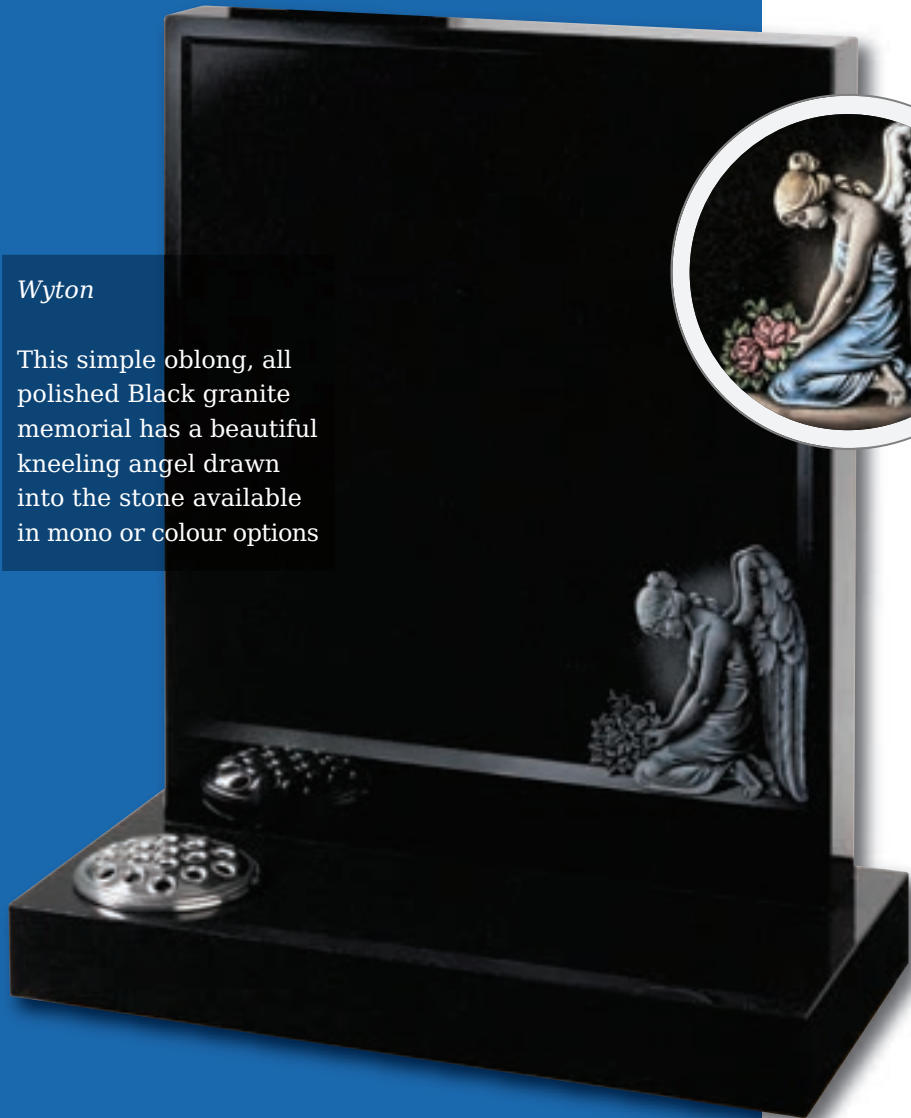

Lawn Memorials

Wyton

This simple oblong, all polished Black granite memorial has a beautiful kneeling angel drawn into the stone available in mono or colour options