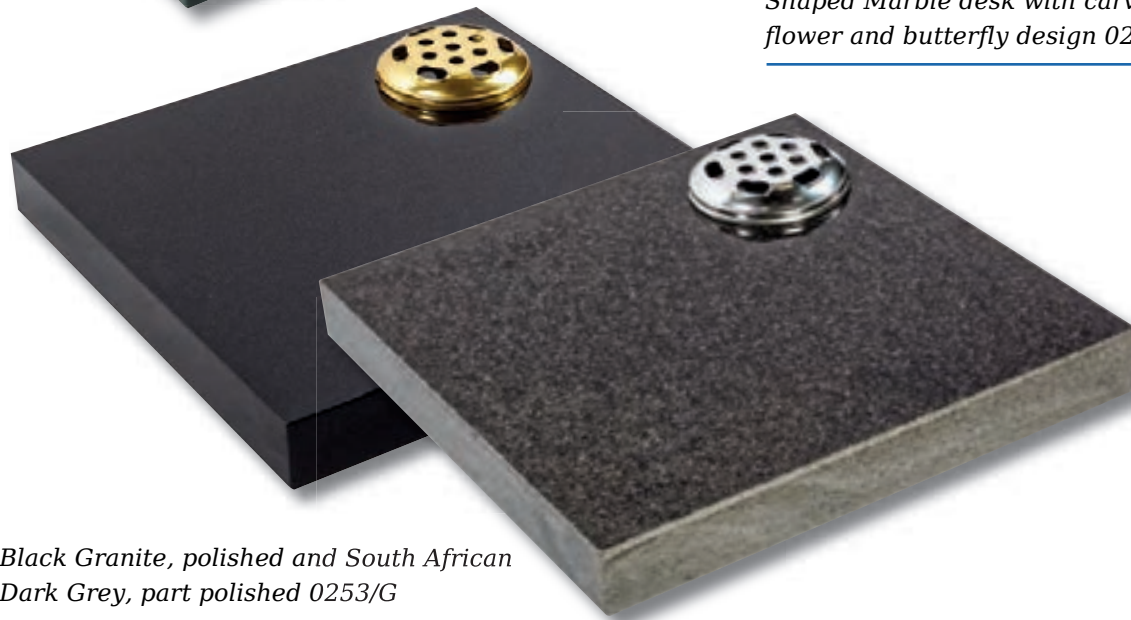

*Black Granite, polished and South African
Dark Grey, part polished 0253/G*