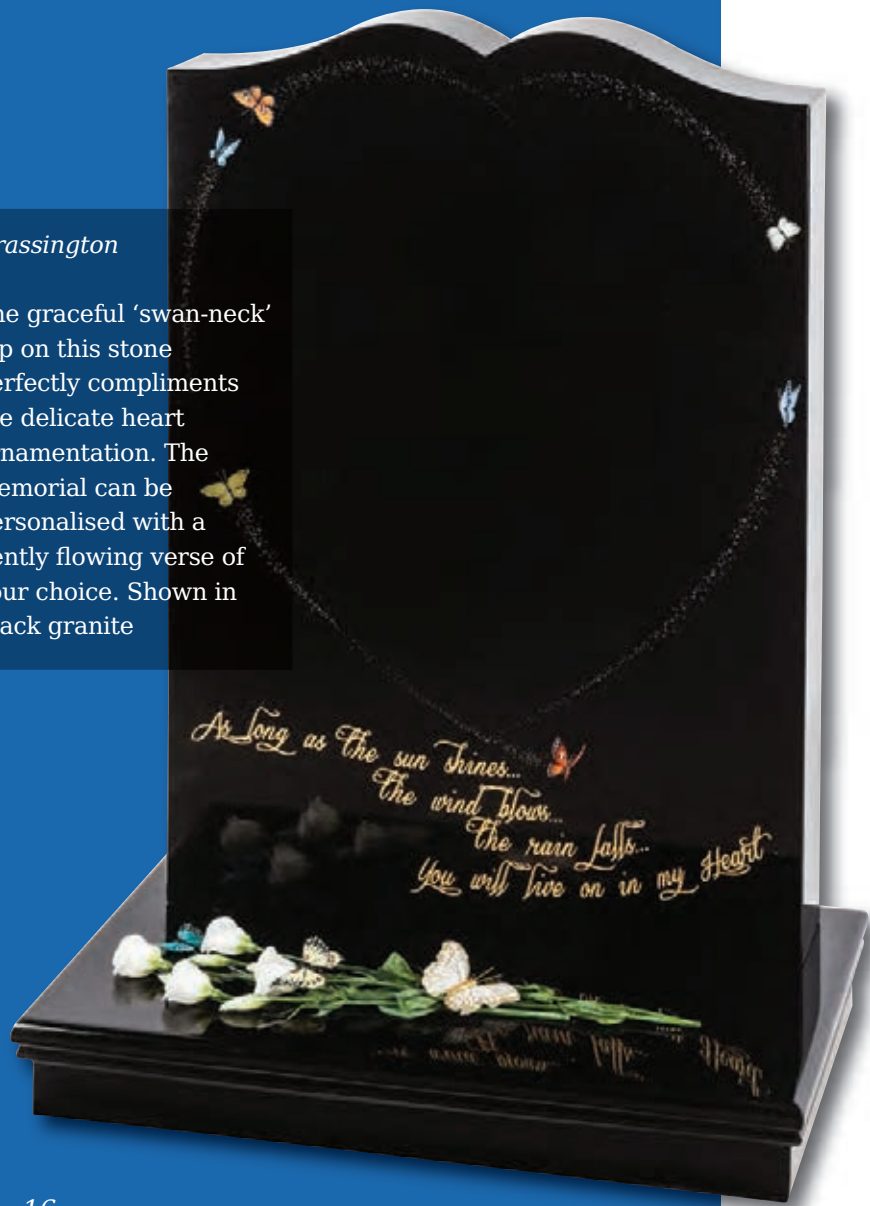

Lawn Memorials

Grassington

The graceful 'swan-neck' top on this stone perfectly compliments the delicate heart ornamentation. The memorial can be personalised with a gently flowing verse of your choice. Shown in Black granite

Tunstall

Tranquil waterlily design shown in Black granite