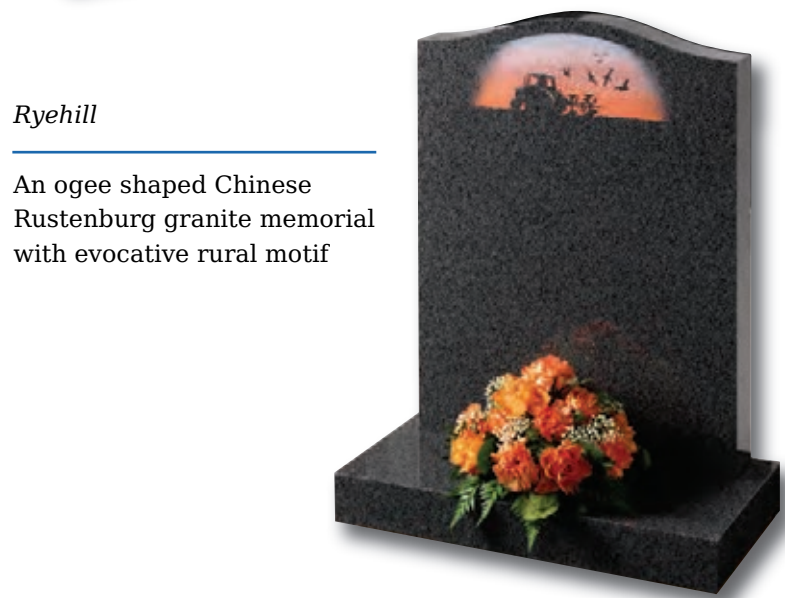

Ryehill
An ogee shaped Chinese
Rustenburg granite memorial
with evocative rural motif