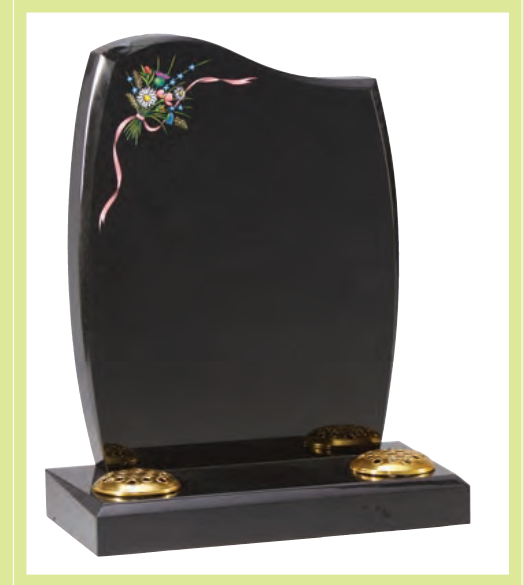

EC1 ▼

Dense Black Granite • HS 27" x 21" x 3" Base 3" x 24" x 12"
Bronze praying hands decorate the top corner of this memorial.
Chamfered Base.

EC2 ▼

Warwick Grey Granite • HS 27" x 21" x 3" Base 3" x 24" x 12"
A bronze ornament adds symbolism to this light grey granite.
Shaped and chamfered base to match top of headstone.

EC3 ▼

Dense Black Granite • HS 27" x 21" x 3" Base 3" x 24" x 12"
A highlighted ornament of a wild flower bouquet.
Chamfered Base.

EC4 ▼

Blue Pearl Granite • HS 27" x 21" x 3"
Base 3" x 24" x 12"
Shown with optional silver praying hands attached.