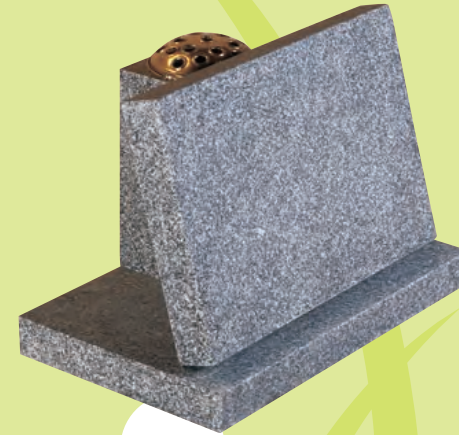

EC249 ▼

Dark Grey Granite • HS 12" x 12" x 2" Desk 10" x 12" x 3/1.5"
The headstone sits behind this desk.

EC250 ▼

Dense Black Granite • Desk 18" x 15" x 4/2" Vase 8" x 14" x 6"
A vase sitting on the flat of the desk gives two inscription areas.