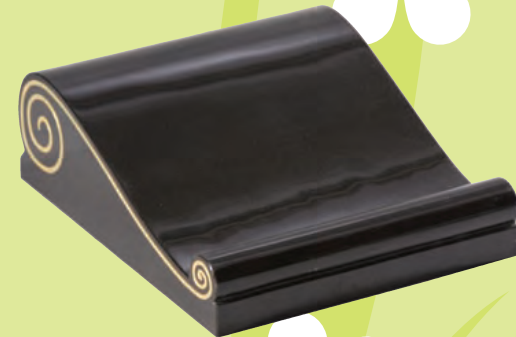

EC251 ▼

Dense Black Granite
Desk 18" x 15" x 4/2"
A mock scroll cremation memorial