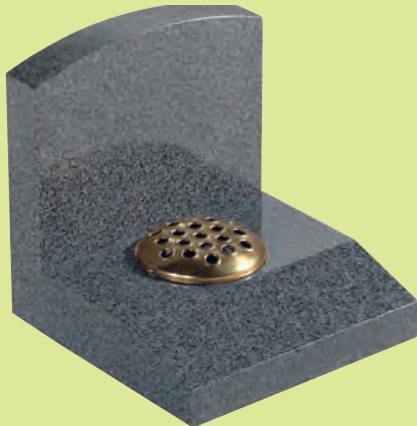

EC249 ▼

Dark Grey Granite • HS 12" x 12" x 2" Desk 10" x 12" x 3/1.5"
The headstone sits behind this desk.

EC250 ▼

Dense Black Granite • Desk 18" x 15" x 4/2" Vase 8" x 14" x 6"
A vase sitting on the flat of the desk gives two inscription areas.