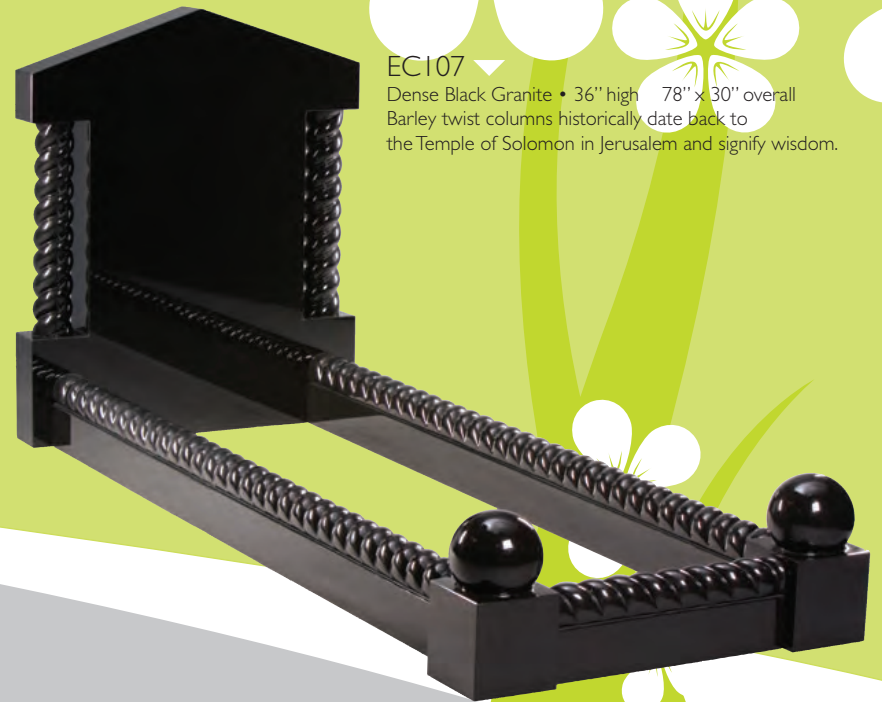

EC109 ▼
Warwick Grey Granite • 3'0" high 6'6" x 2'6" overall
Rising steps to the headstone give grandeur to this memorial.

EC107 ▼
Dense Black Granite • 36" high 78" x 30" overall
Barley twist columns historically date back to the Temple of Solomon in Jerusalem and signify wisdom.