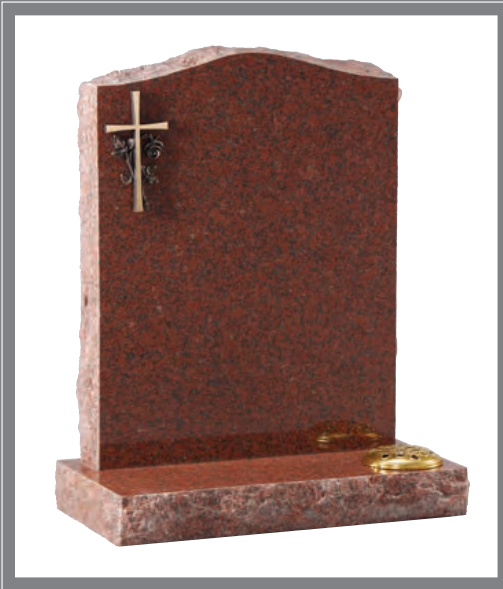

EC51 ▼

Dense Black Granite • HS 30" x 24" x 3" Base 3" x 30" x 12"
A stained glass panel such as this can be added to any shape memorial.

*Stained Glass
Ornamentation*

EC60 ▼

Ruby Red Granite • HS 27" x 21" x 3" Base 3" x 24" x 12"
Natural pitched edge bronze cross, and rose.