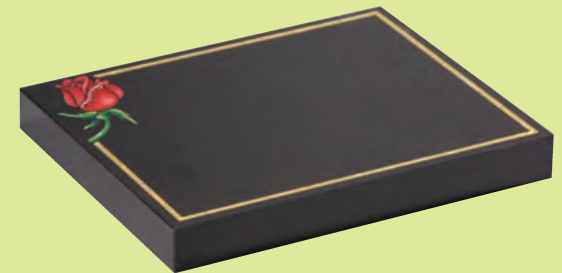

EC245 ▼

Dense Black Granite • Tablet 18" x 12" x 2"
A cremation tablet with simple corner rose.