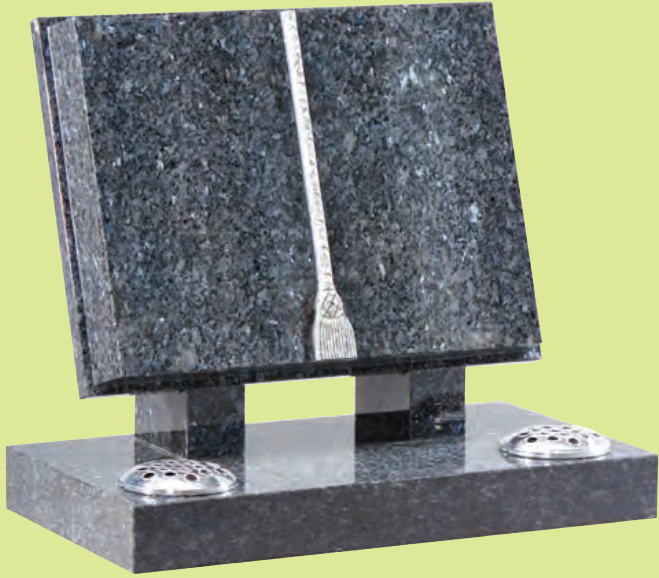

EC115 ▼

Rustenburg Dark Grey Granite • 78" x 30 overall

A book memorial on top of full length kerbs, any kerb memorial can be personalised to incorporate slabs or vases.

EC130 ▼

Blue Pearl Granite • Book 18" x 24" x 4" Base 3" x 27" x 15"
 With a finely carved cord and tassel, and shaped pages this represents an outstanding example of a granite bible memorial.