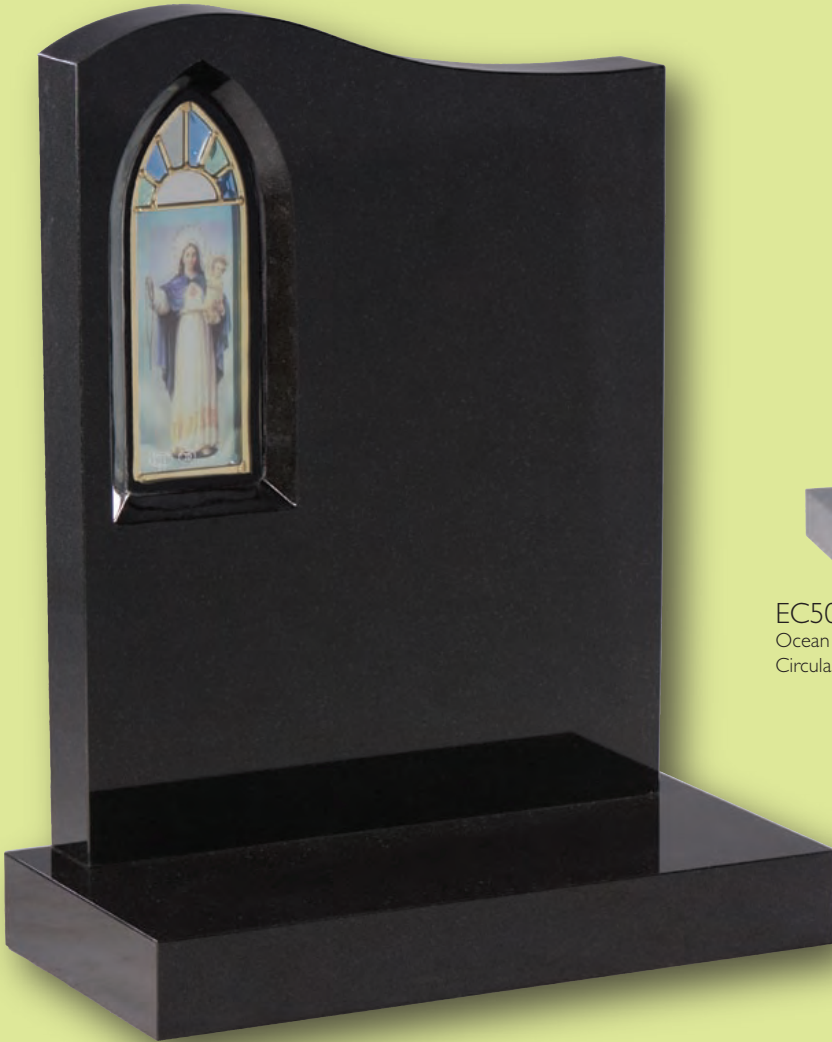

EC47 ▼

Dense Black Granite • HS 27" x 21" x 3" Base 3" x 24" x 12"
Half ogee top with a stained glass window in the top left shoulder.