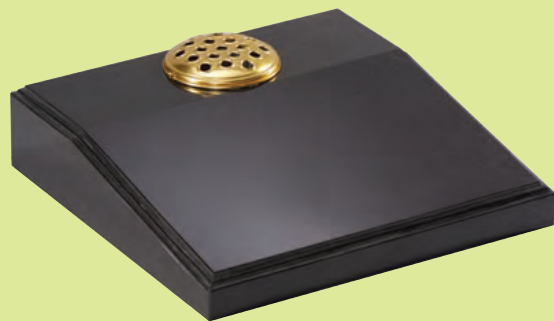

EC252 ▼

Dense Black Granite • Desk 18" x 18" x 4/2"
A desk with an elegant moulded edge.