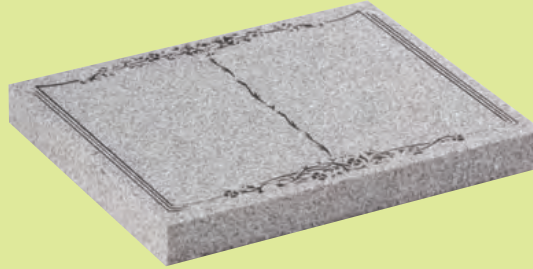

EC247 ▼

Lunar Grey Granite • Tablet 18" x 15" x 2"
Delicate book and flower ornament.