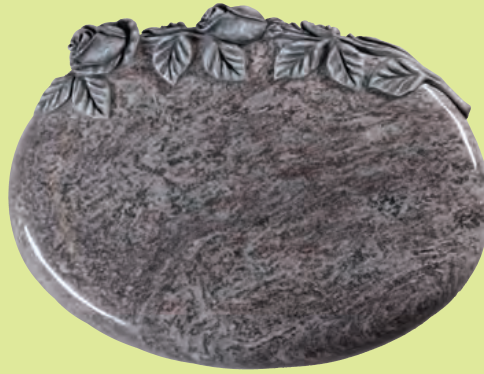

EC259 ▼

Bahama Blue Granite • Tablet 18" x 24" x 5"
A rounded cremation tablet with carved rose.