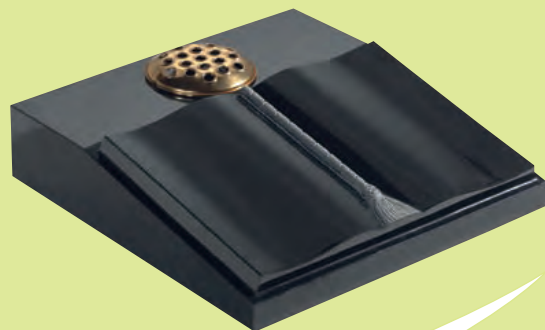

EC255 ▼

Dense Black Granite • 18" x 18" x 5 1/2"
This cremation memorial has a carved cord and tassel, the top flat band is bored for a flower container.