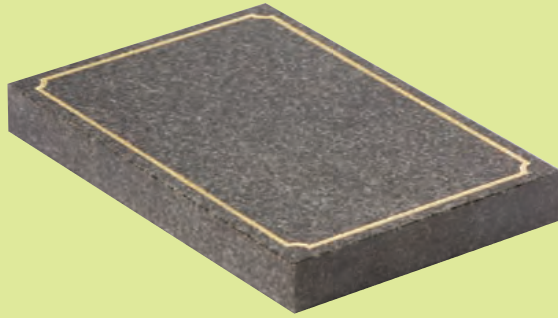

EC246 ▼

Dark Grey Granite • Tablet 18" x 12" x 2"
A cremation tablet with gilded pin line.