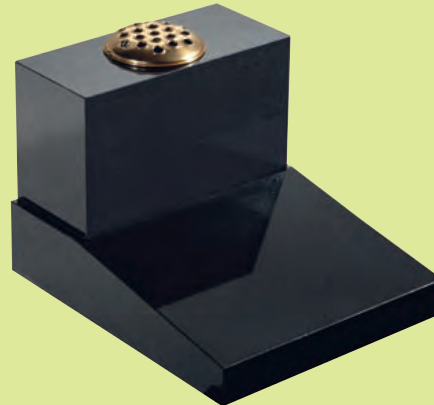

EC249 ▼

Dark Grey Granite • HS 12" x 12" x 2" Desk 10" x 12" x 3/1.5"
The headstone sits behind this desk.

EC250 ▼

Dense Black Granite • Desk 18" x 15" x 4/2" Vase 8" x 14" x 6"
A vase sitting on the flat of the desk gives two inscription areas.