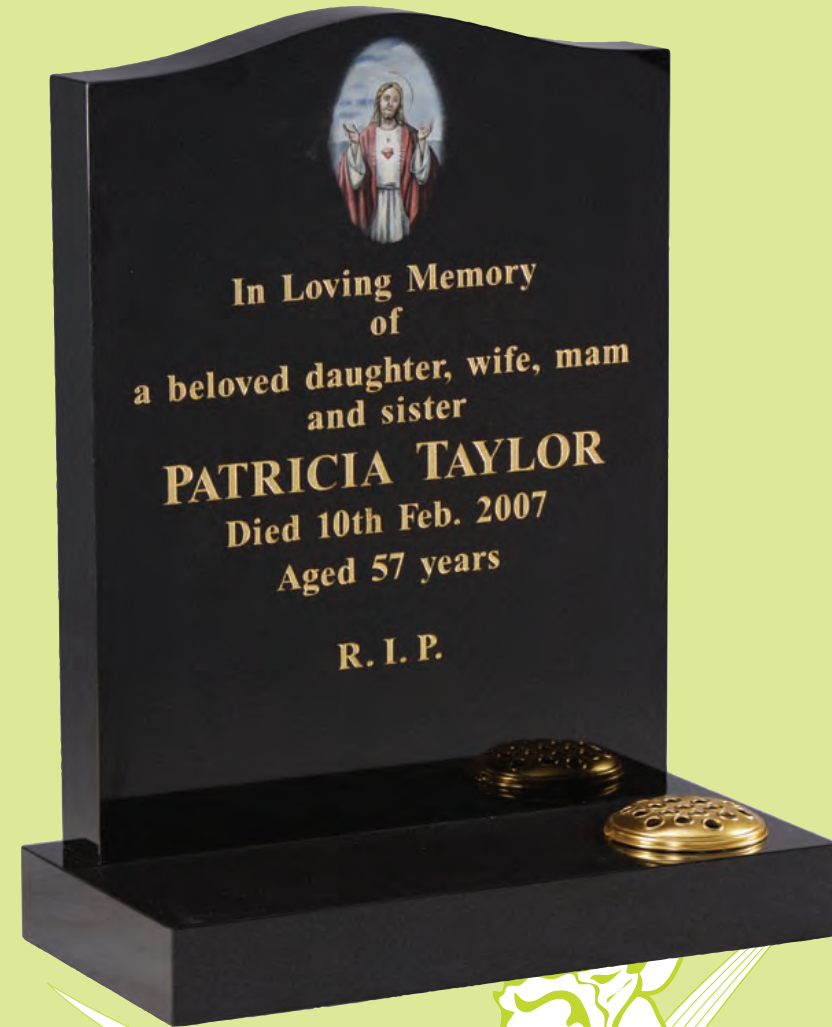

EC39 ▼

Dense Black Granite • HS 27" x 21" x 3" Base 3" x 24" x 12"
Any figure or ornament of this high quality can be added to any memorial.

EC40 ▼

Ruby Red Granite • HS 27" x 21" x 3" Base 3" x 24" x 12"
Deep rich Ruby Red Granite with ogee top and rounded shoulders.
With matching corners on base.