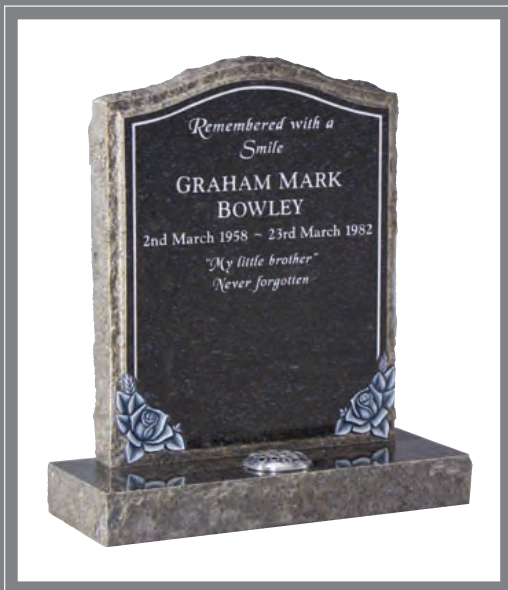

EC66 ▼

Ocean Blue • HS 30" x 24" x 4" Base 4" x 30" x 12"
The margins and hand carved roses together frame the inscription area.