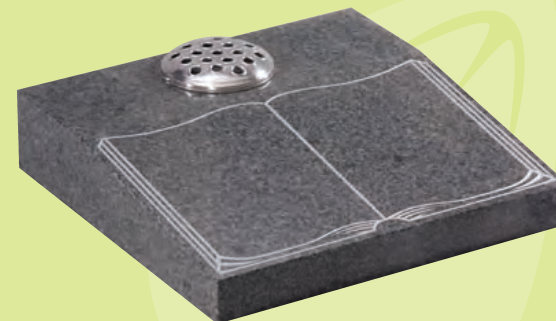

EC254 ▼

Glenaby Granite • Desk 18" x 18" x 4/2"
A book sandblasted and highlighted on the face.