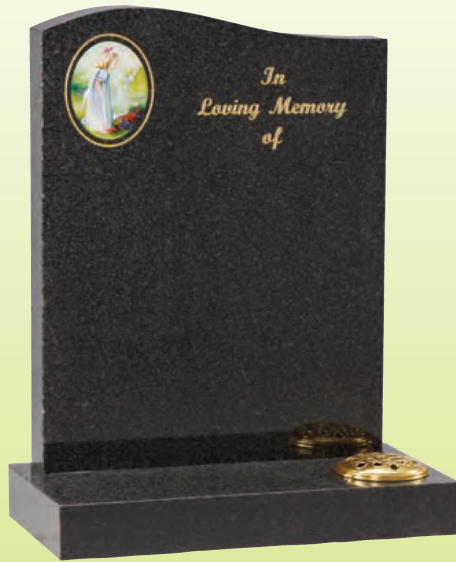

EC230 ▼

Dark Grey Granite • HS 27"x21"x3" Base 3"x24"x12"

Personalised highlighted ornaments can be added upon your request.