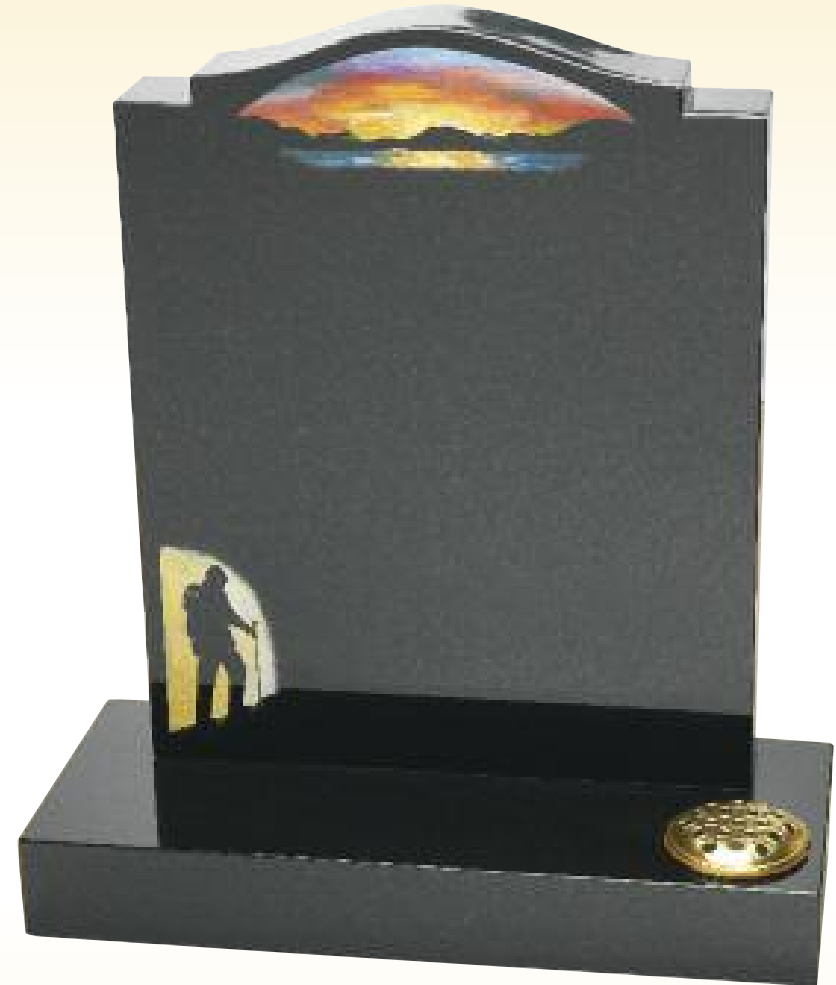

### **The Hexham**

Part Polished Light Grey Granite

Bow Top with Blasted Border & Deep Carved Roses  
“Antique Finish”

### **The Tudor**

Part Pitched Blue Pearl Granite  
With Pitched Border

Tudor Rose Deep Blasted Motif

### **The Corbridge**

All Polished Star Galaxy Granite

O’Gee with Moulded Edge,  
Layered Blast Motif & Coloured

### **The Crossfell**

All Polished Black Granite

O'Gee Checked Shoulders,  
Coloured Hiker Scene