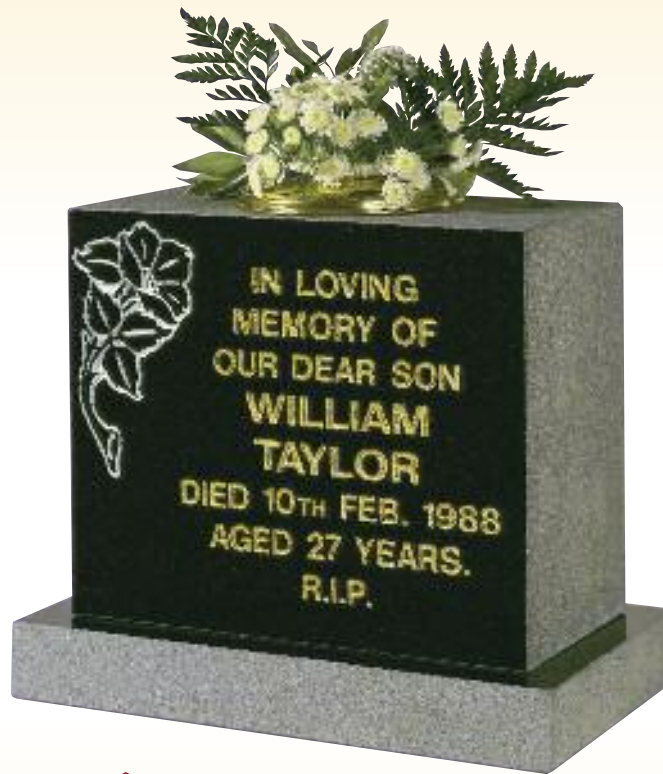

English Rose
Memorial Stonemasons

North East Granite
Vases & Plaques 2020

Smallhead

Part Pitched Black Granite
Shaped Vase

Taylor Vase

Part Polished Black Granite
Outline Blast Rose Motif

The Latin

All Polished Granite Aurora
Cross plus Base
& Black Granite