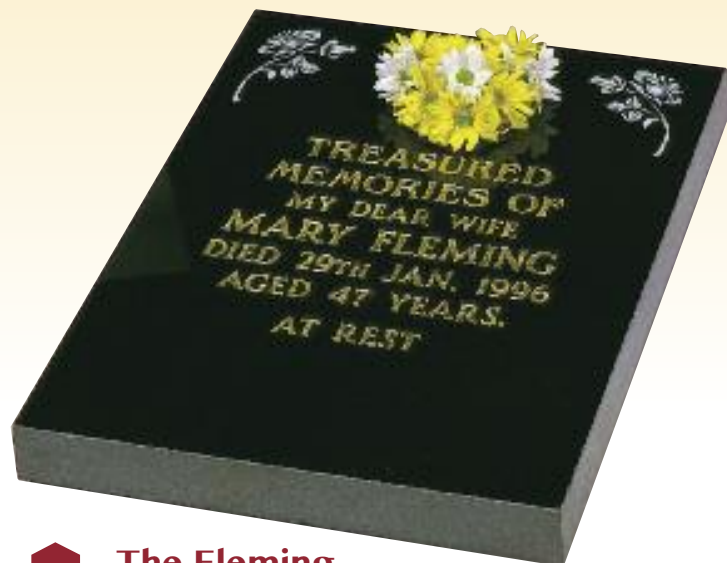

The Fleming

Part Polished Black Granite
Blasted & Highlighted Roses