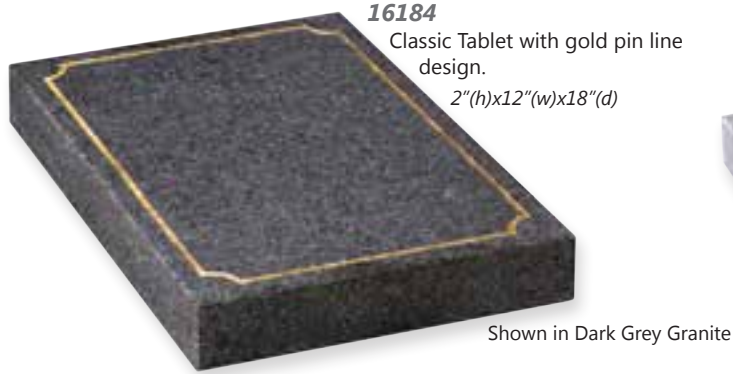

16190
A hand shaped and polished book design.
4"-2"(h)x18"(w)x15"(d)

Cremation Memorials

16184
Classic Tablet with gold pin line design.
2"(h)x12"(w)x18"(d)

Shown in Dark Grey Granite