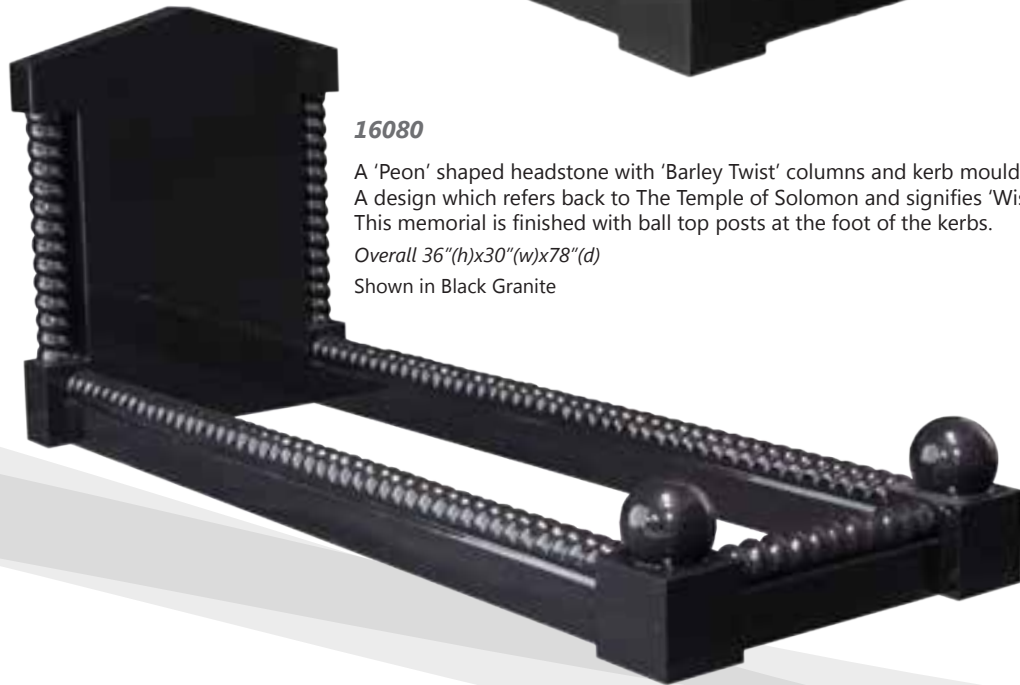

Overall 36"(h)x30"(w)x78"(d)

Shown in Black Granite

16300

Four kerbs and attractive peon top posts, there is room on the chamfer of the kerb for an inscription.

Overall 9"(h)x30"(w)x78"(d)

Shown in Black Granite