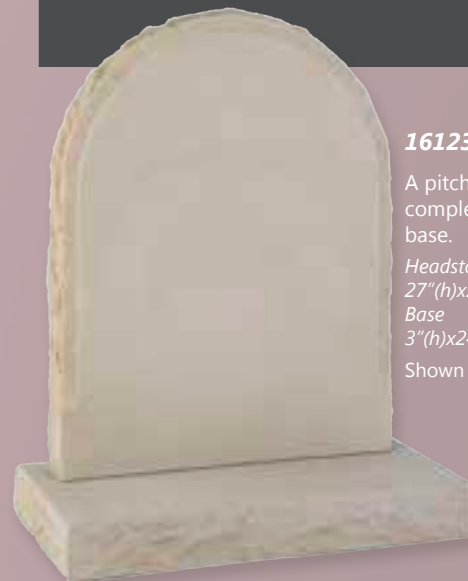

16123

A pitched margin headstone is complemented by the matching base.

Headstone 27"(h)x21"(w)x3"(d)

Base 3"(h)x24"(w)x12"(d)

Shown in Yellow Sandstone