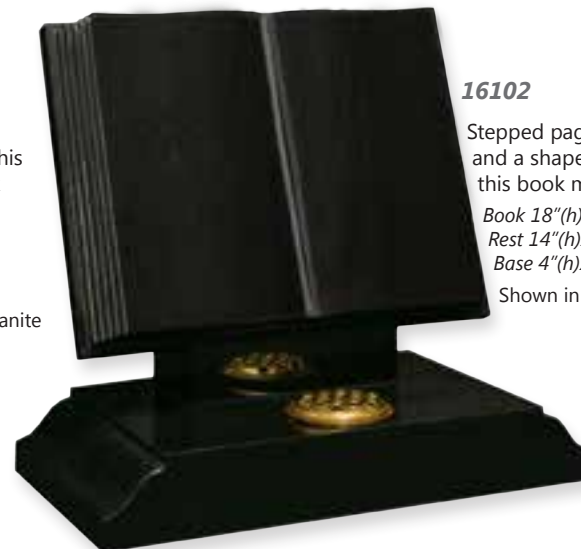

16102

Stepped pages, 'v' centre and a shaped base set this book memorial apart.

*Book 18"(h)x24"(w)x4"(d)
Rest 14"(h)x12"(w)x6"(d)
Base 4"(h)x27"(w)x15"(d)*

Shown in Black Granite