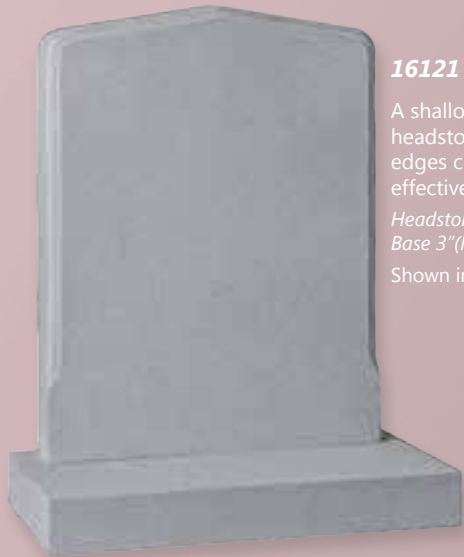

Headstone 27"(h)x21"(w)x3"(d)
Base 3"(h)x24"(w)x12"(d)
Shown in Abbey Grey Granite

16121

A shallow Peon shaped headstone with stop moulded edges creates a simple but effective design.

Headstone 27"(h)x21"(w)x3"(d)