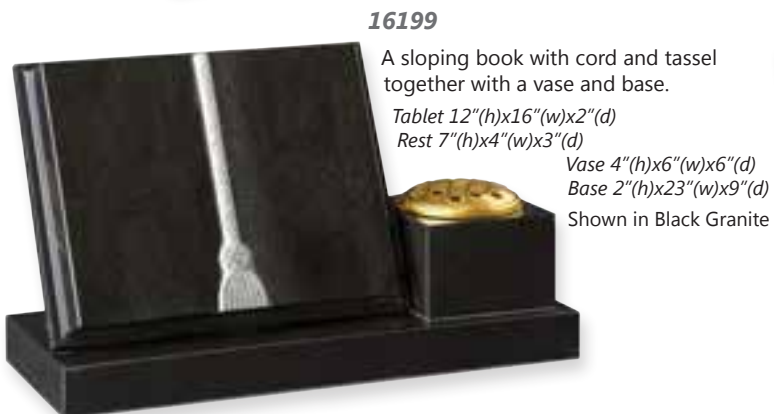

Vase 4"(h)x6"(w)x6"(d)
Base 2"(h)x23"(w)x9"(d)
Shown in Black Granite