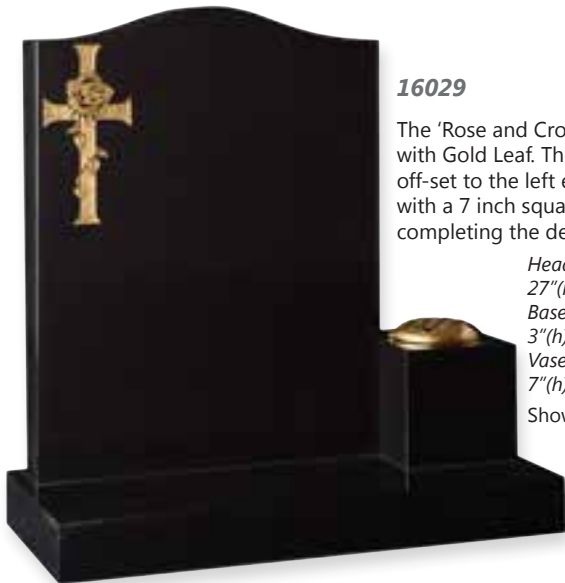

Headstone 27"(h)x21"(w)x3"(d)
Base 3"(h)x24"(w)x12"(d)

Shown in Black Granite

16026

Headstone 27"(h)x21"(w)x3"(d)
Base 3"(h)x24"(w)x12"(d)

Also shown in Flint Grey Granite

16029

The 'Rose and Cross' design is inlaid with Gold Leaf. The headstone is off-set to the left edge of the base with a 7 inch square vase block completing the design.

Headstone
27"(h)x21"(w)x3"(d)
Base
3"(h)x30"(w)x12"(d)
Vase
7"(h)x7"(w)x7"(d)

Shown in Black Granite

16030

A 'Round' top headstone with a laser etched and highlighted dove design.

Headstone 33"(h)x21"(w)x3"(d)
Base 3"(h)x24"(w)x12"(d)