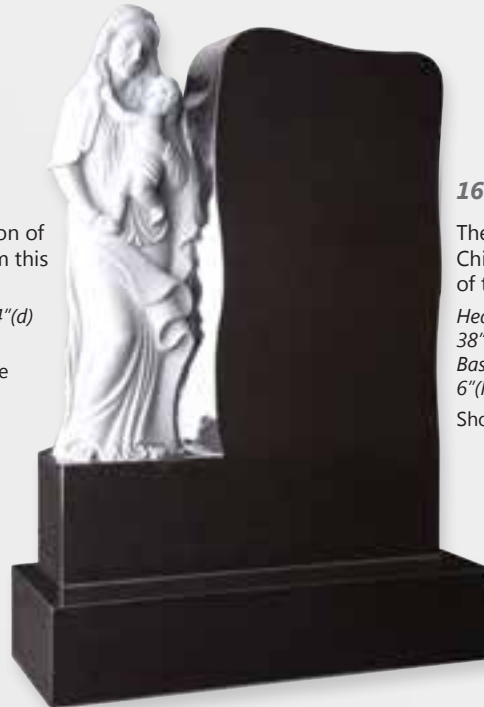

16068

The beautiful Madonna and Child figure is the epitome of the stonemason's art.

Headstone

38"(h)x28"(w)x6"(d)

Base

6"(h)x30"(w)x12"(d)

Shown in Black Granite