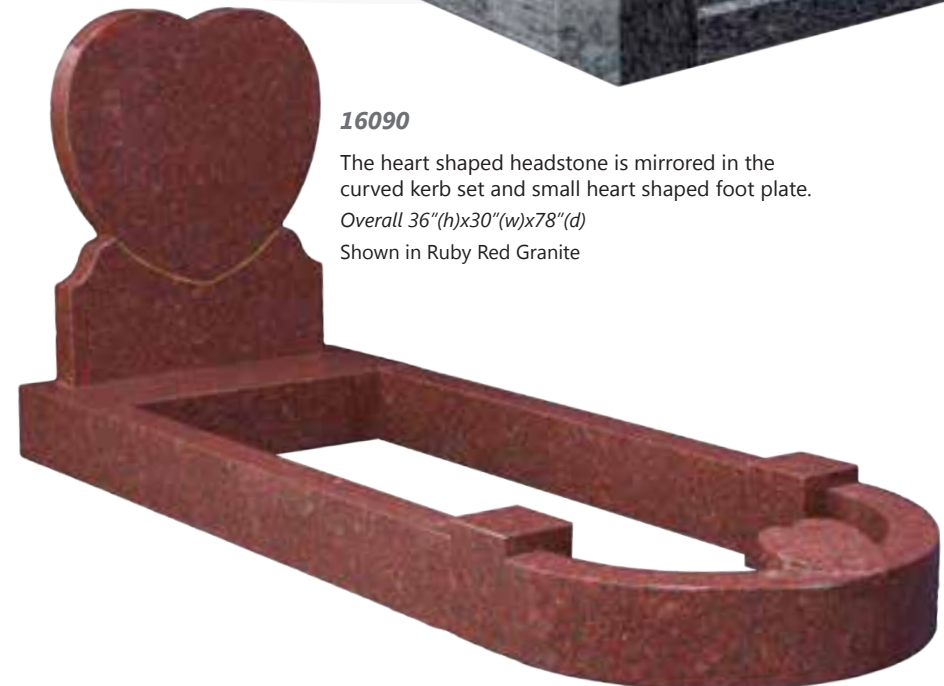

16090

The heart shaped headstone is mirrored in the curved kerb set and small heart shaped foot plate.

Overall 36"(h)x30"(w)x78"(d)

Shown in Ruby Red Granite