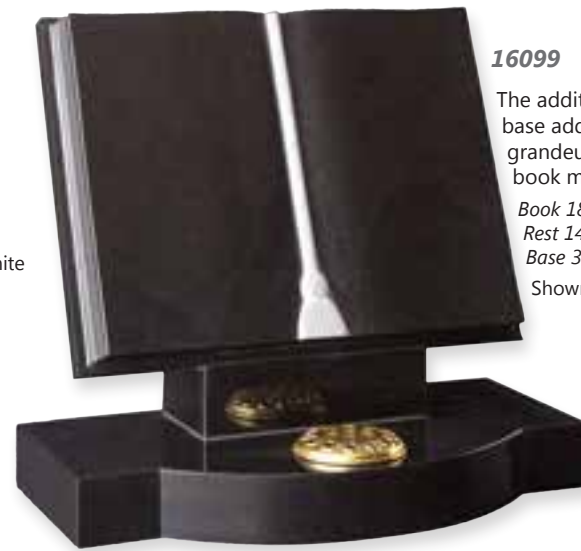

16099

The addition of a bowed base adds a touch of grandeur to the classic book memorial.

*Book 18"(h)x24"(w)x3"(d)
Rest 14"(h)x12"(w)x6"(d)
Base 3"(h)x27"(w)x15"(d)*

Shown in Black Granite