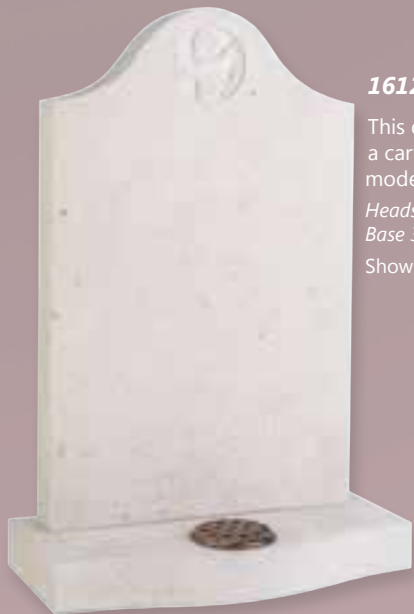

16127

This deep Ogee headstone features a carved dove, which is created using modern CNC techniques.

Headstone 27"(h)x21"(w)x3"(d)
Base 3"(h)x24"(w)x12"(d)
Shown in Brenna Stone