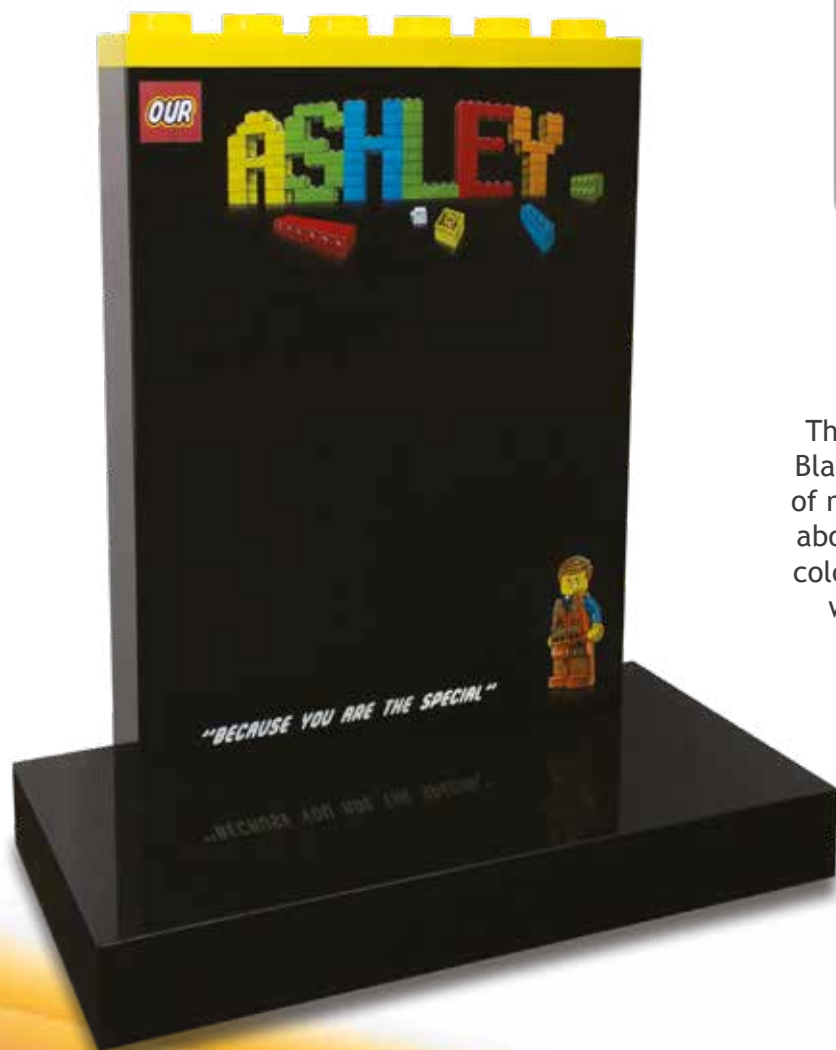

CHILDREN'S MEMORIALS