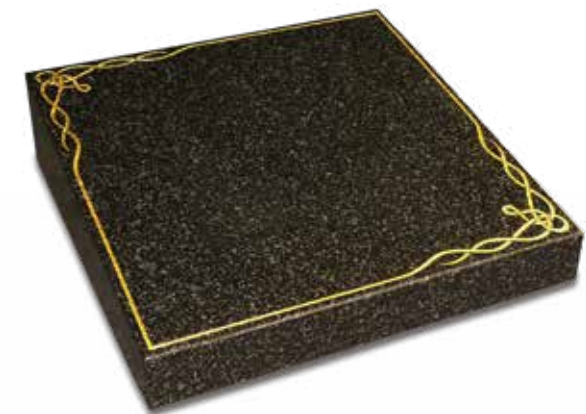

FE1408

Polished Regal granite wedge with gilded Celtic vine border.