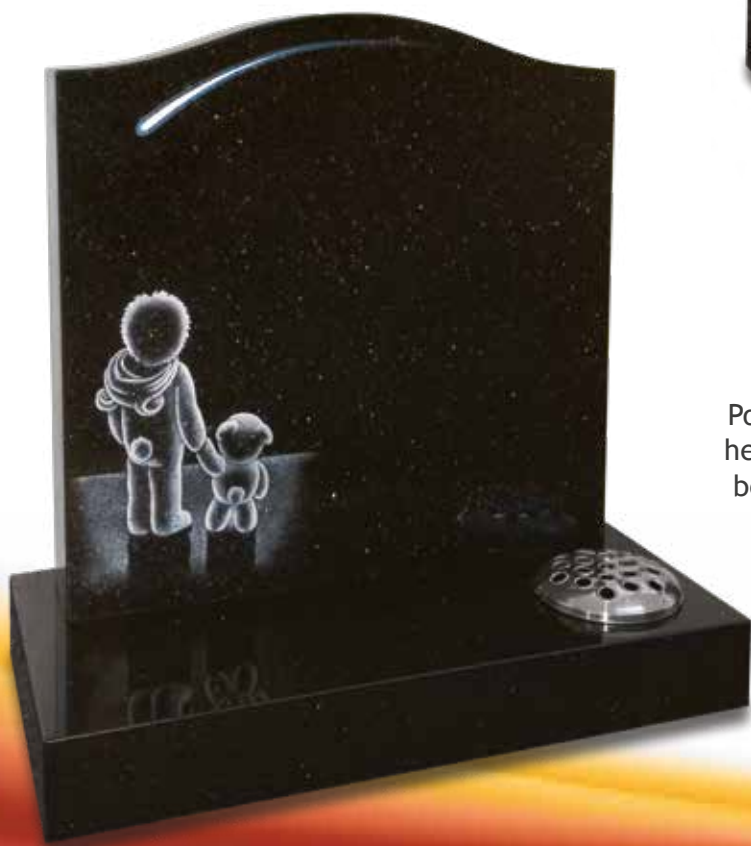

CHILDREN'S MEMORIALS

STARLIGHT

Polished Black Galaxy granite is the perfect background for this gently etched star gazing dream artwork.