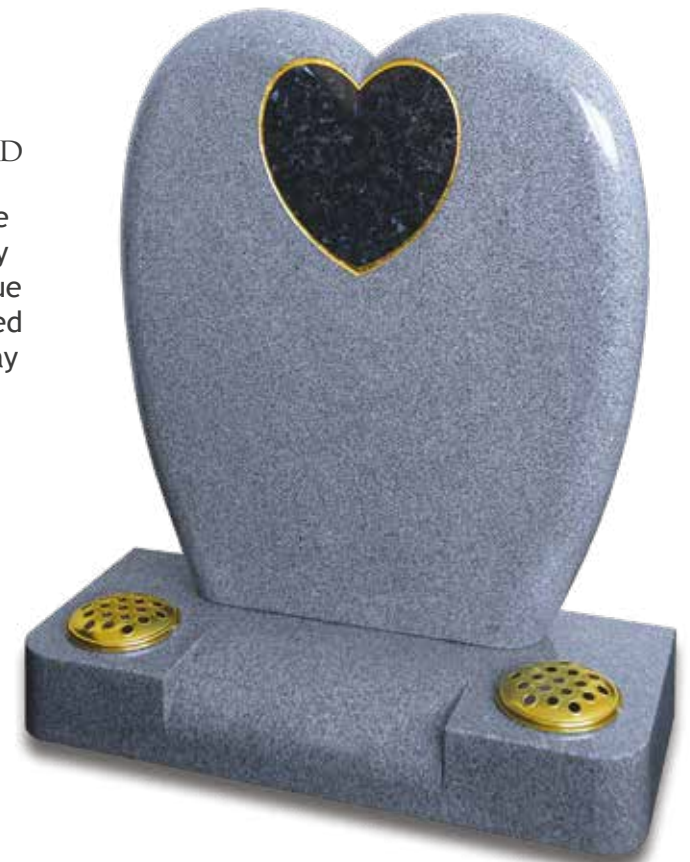

## HEART MEMORIALS

ATTENBOROUGH

Expertly crafted from one solid piece of Imperial White granite this stunningly beautiful heart is enfolded in exquisitely carved wings.

SHELFORD

Contemporary 'pebble' style headstone in Moonlight Grey granite featuring an inset Blue Pearl granite heart with gilded pin line and a cushioned splay base for extra inscription.