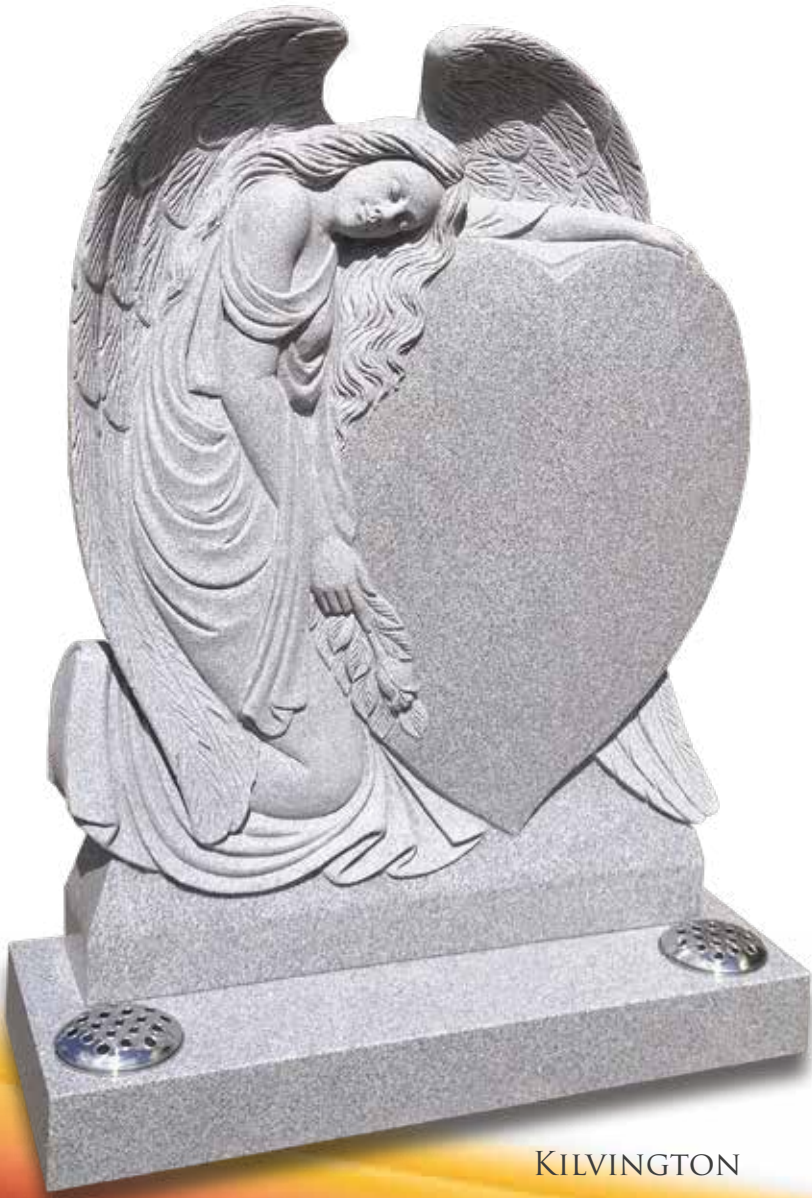

HEART MEMORIALS

KILVINGTON

Beautifully hand carved angel embraces a cushioned heart on this imposing Grey Mist granite memorial.