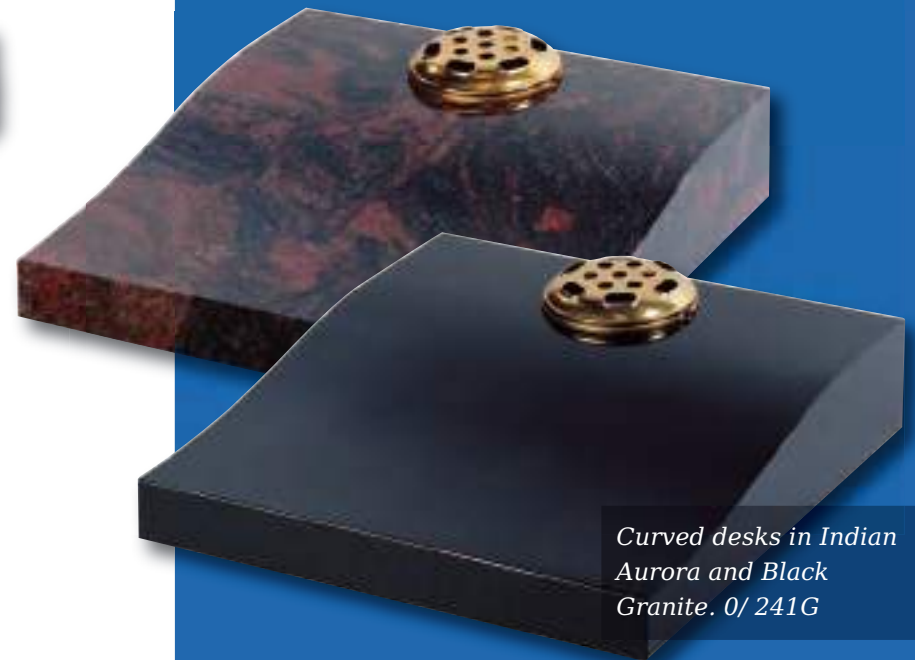

Desk with pitched edge in
Blue Pearl granite. 0/244G

Desk with raised book in
Black Granite. 0/245G

Blue Pearl granite wedge
with pitched edge. 0/243G

South African Dark Grey
polished wedge. 0/230G

Curved desks in Indian
Aurora and Black
Granite. 0/ 241G