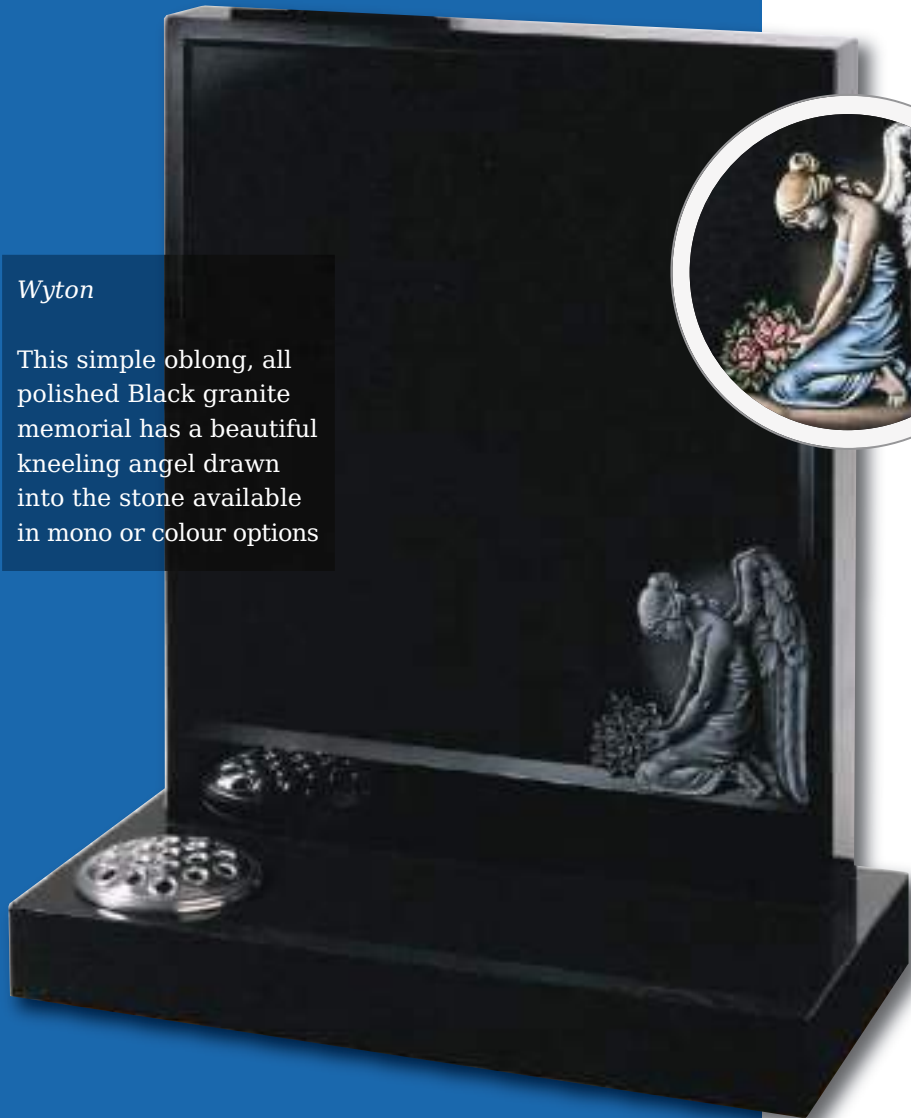

Lawn Memorials

Wyton

This simple oblong, all polished Black granite memorial has a beautiful kneeling angel drawn into the stone available in mono or colour options