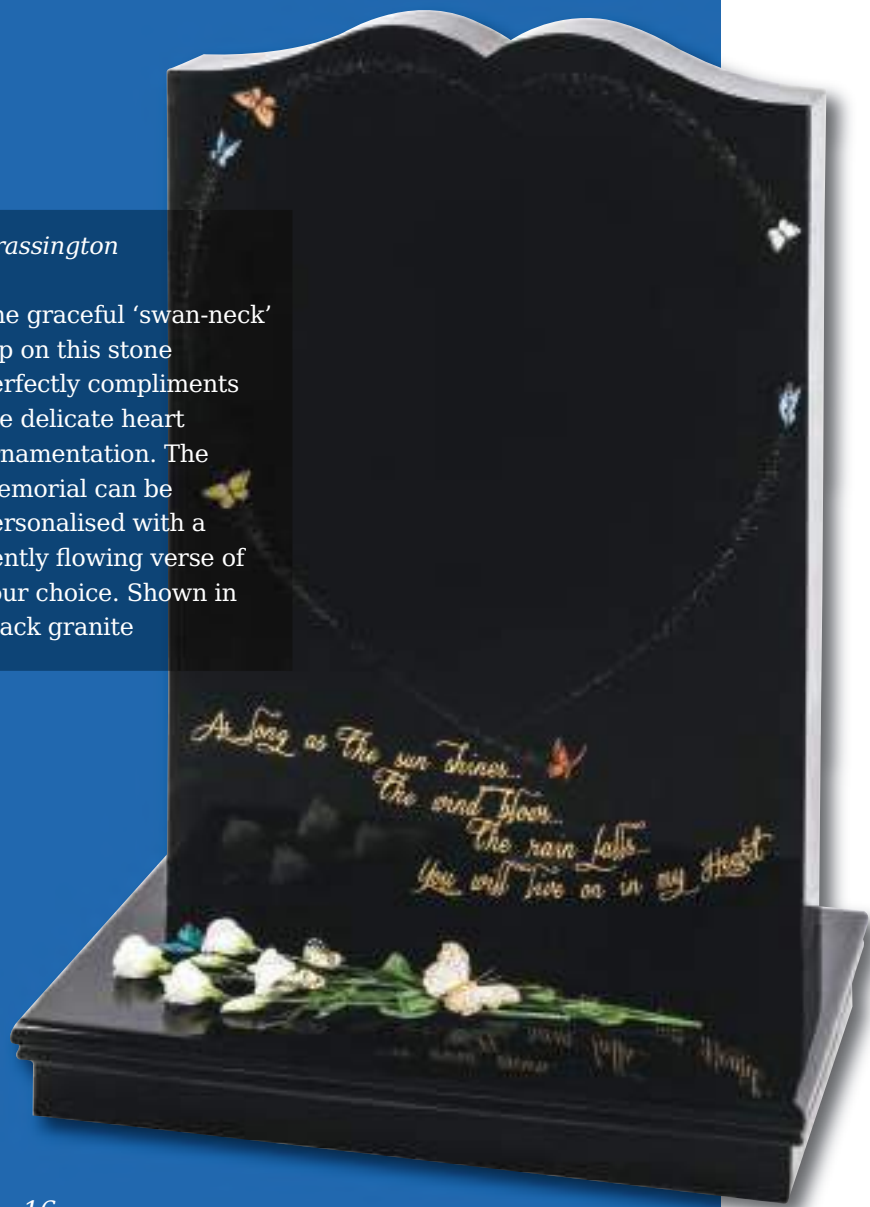

Lawn Memorials

Grassington

The graceful 'swan-neck' top on this stone perfectly compliments the delicate heart ornamentation. The memorial can be personalised with a gently flowing verse of your choice. Shown in Black granite

Tunstall

Tranquil waterlily design shown in Black granite