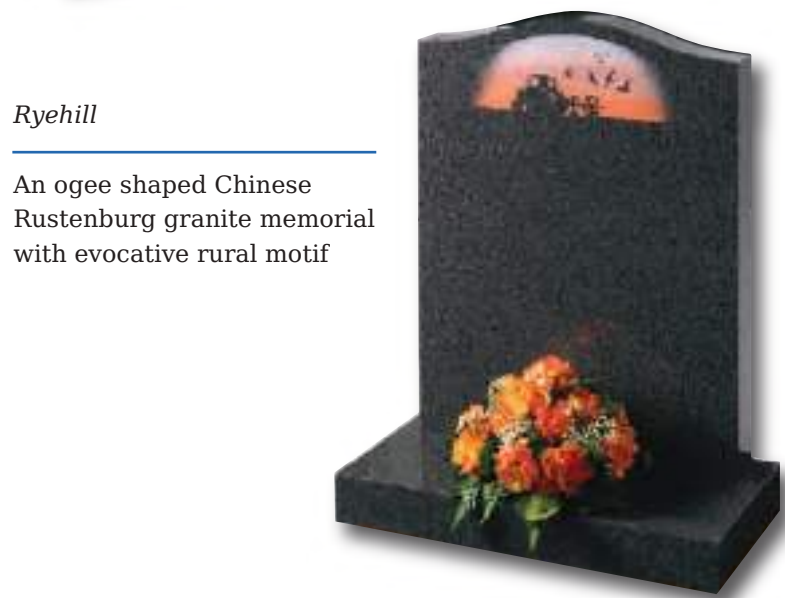

Ryehill
An ogee shaped Chinese Rustenburg granite memorial with evocative rural motif