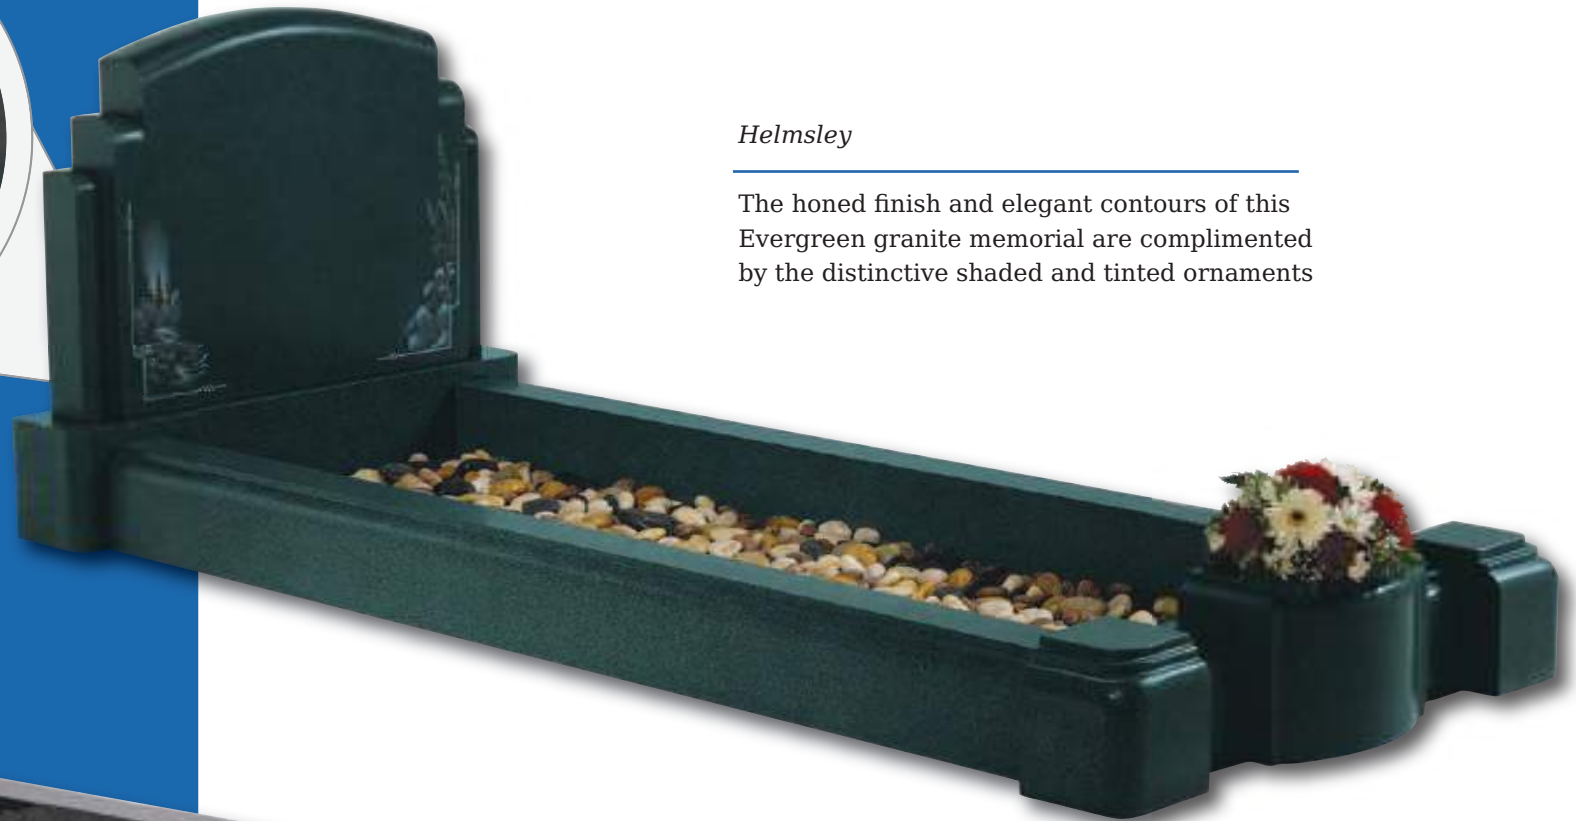

Kerb Set Memorials

Helmsley

The honed finish and elegant contours of this Evergreen granite memorial are complimented by the distinctive shaded and tinted ornaments