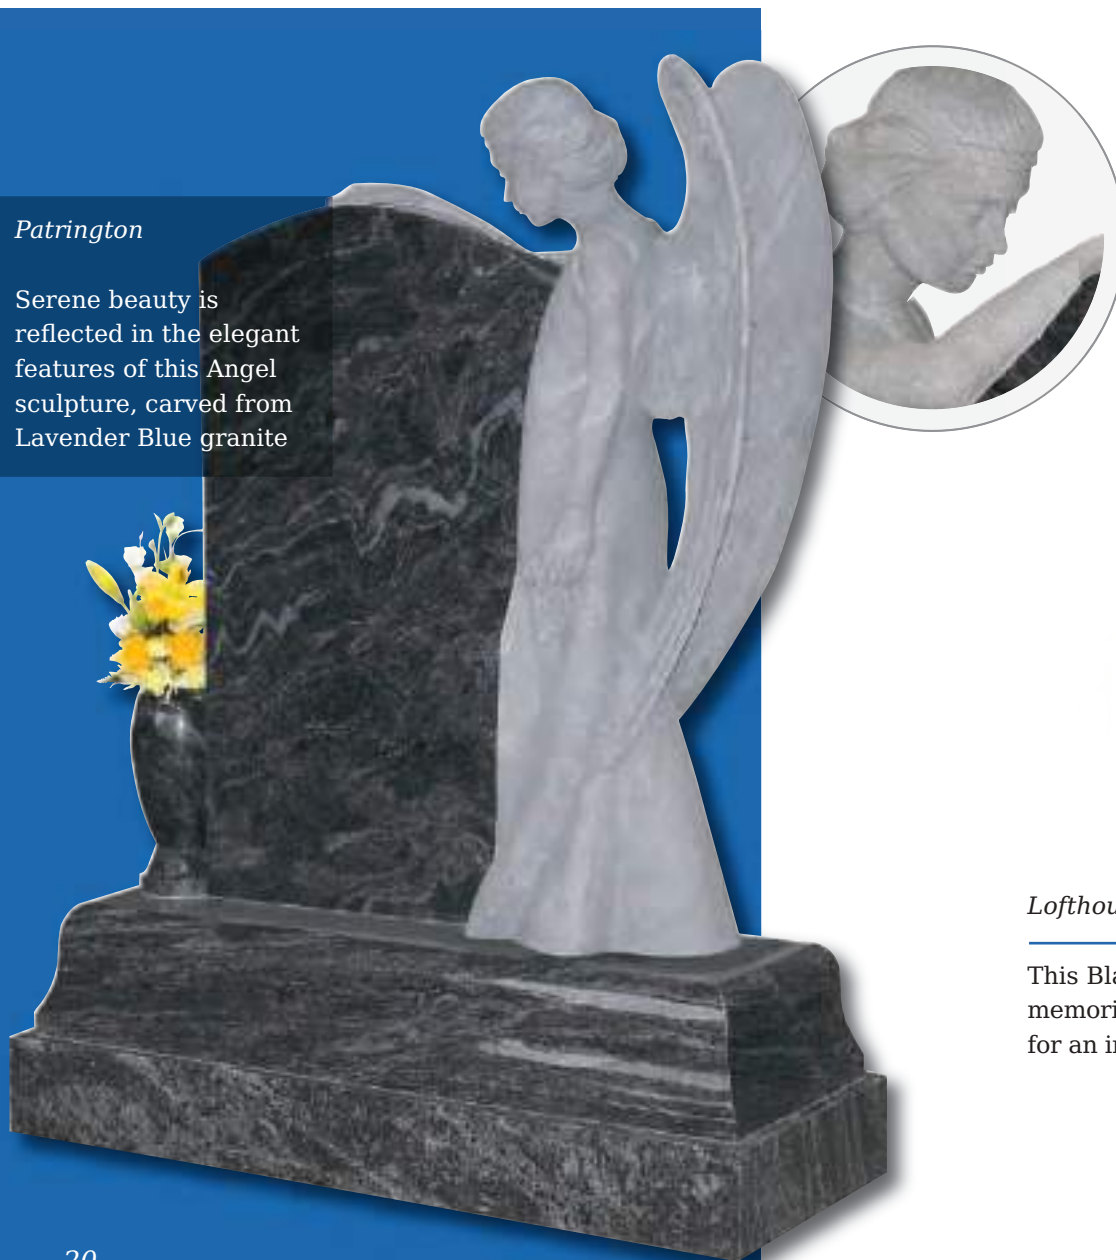

Lawn Memorials

Patrington

Serene beauty is reflected in the elegant features of this Angel sculpture, carved from Lavender Blue granite