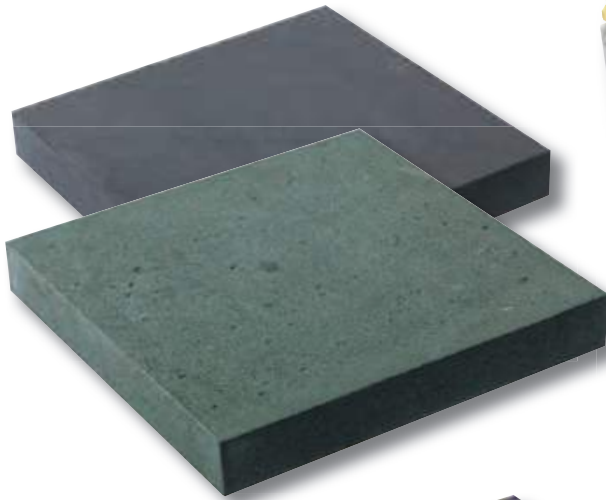

*Shaped Marble desk with carved
flower and butterfly design 0251/G*