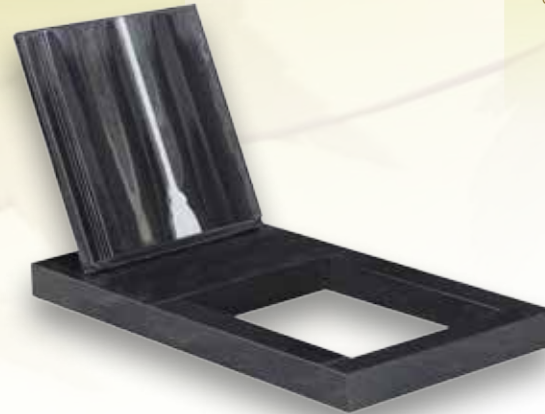

Children's Memorials

ET152

- Black
- 18"x15"x2" / 18"x10"x2" Football 8" Dia
- Football vase set against polished black classic OG top

ET153

- Black
- Book 12"x15"x2"
Base 18"x12"x2"
Overall 24"x18"
- Curved page book with kerb set