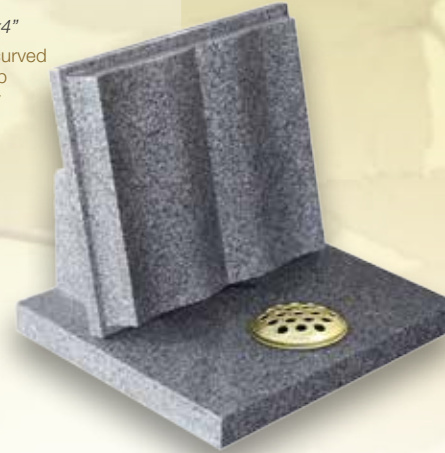

Book shape Memorials

ET79

- South African Dark Grey
- Book 18"x24"x3"
Base 27"x12"x3"
Rests 15"x5"x3"
- Curved page book with fine carved tassel, higher rests to accommodate centre flowers

ET80

- Stirling Grey
- Book 12"x12"x3"
Base 13"x13"x2"
Wedge Rests 8"x6"x4"
- Small deep carved curved page book with deep base giving room for flower container