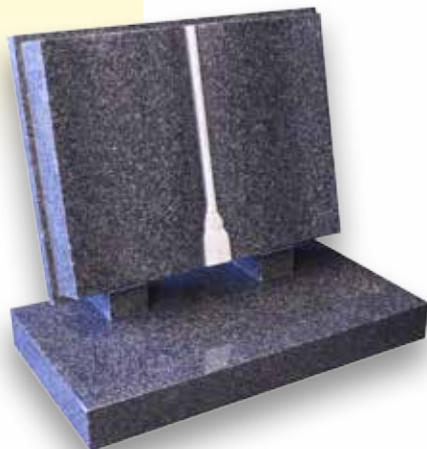

ET81

- South African Dark Grey
- Book 18"x24"x3"
  Base 27"x15"x3"
  Rests 12"x5"x3"
- Classic curved page book with fine carved tassel