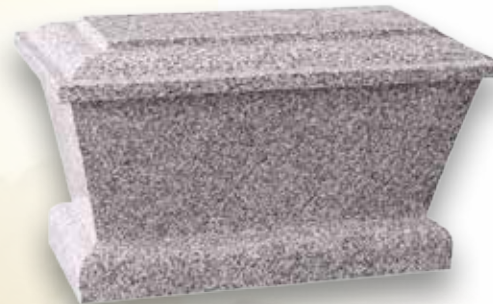

ET179

- Stirling Grey
- 10"x16"x8"
- Casket Urn with lid

ET180

- Truro Grey
- Top 14"x14"x2"
- Column 14"x10"x10"
- Base 16"x14"x2"
- Bird bath or sun dial Urn

ET181

- Black
- 10"x8" Dia
- Hand Turn Vase

ET182