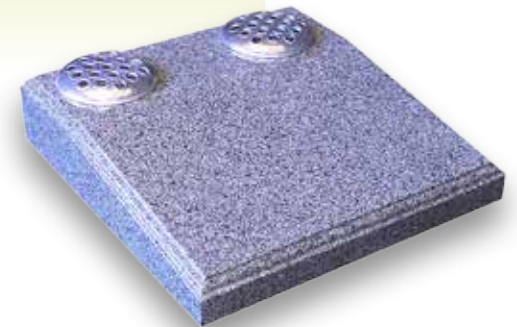

ET169

- Black
- 18"x12"x2"
- Cremation tablet with pin line border and rose

ET170

- Black
- 18"x12"x2"
- Black cremation tablet with simple gold border

ET171

- Stirling Grey
- 18"x18"x4/2"
- Desk with fully polished moulded border