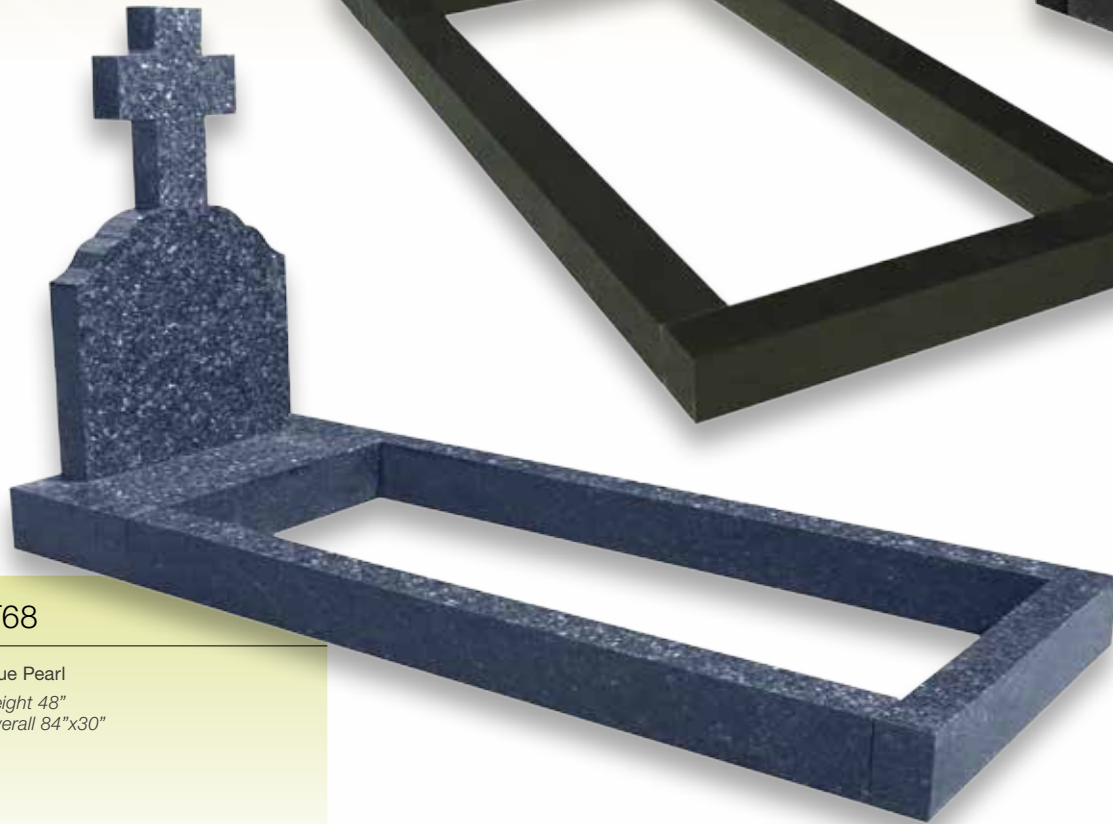

ET68

- Blue Pearl
- Height 48"
  Overall 84"x30"