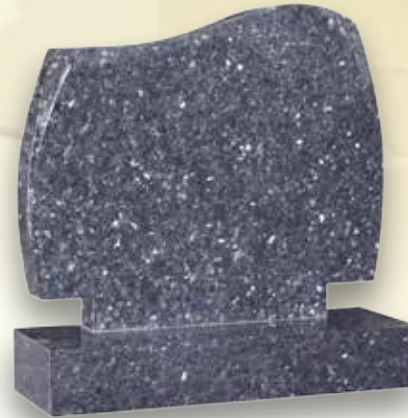

ET6

- Blue Pearl
- 30"x24"x4" / 30"x12"x4"
- Unique memorial with angled sides and splayed base

ET7

- Millennium Grey
- 30"x24"x3" / 30"x12"x3"
- OG top with HOG shoulders and splayed base

ET8

- Blue Pearl
- 30"x36"x4" / 36"x10"x4"
- Anton with tenon cut out