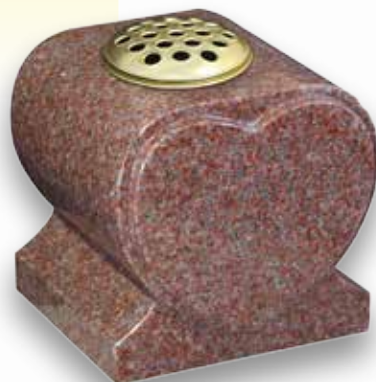

- China Marble
- 10"x10" Dia
- Hand Turned Vase

ET183

- Midnight Blue
- 10"x10" Dia
- Hand Turned Vase

ET184

- Indian Red
- 8"x8"x8"
- Heart Vase with raised detail on front face

ET185

- Stirling Grey
- 8"x8"x8"
- Heart Vase