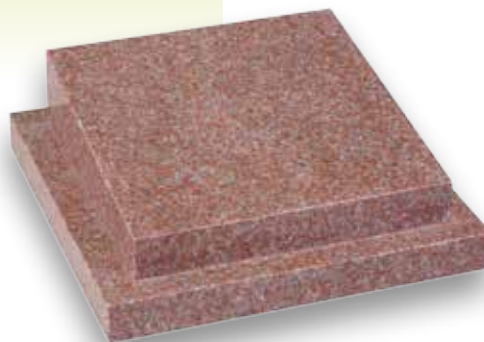

ET165

- Carrara Marble
- 10"x15"x10"
- Vase wedge with a curved book

ET166

- Blue Pearl
- 18"x18"x4/2"
- Cremation scroll

ET167

- Indian Red
- Wedge 15"x15"x3/2"
Slab 18"x18"x2"

ET168

- Black
- 12"x18"x5"
- Flat page book with contrasting non reflective side