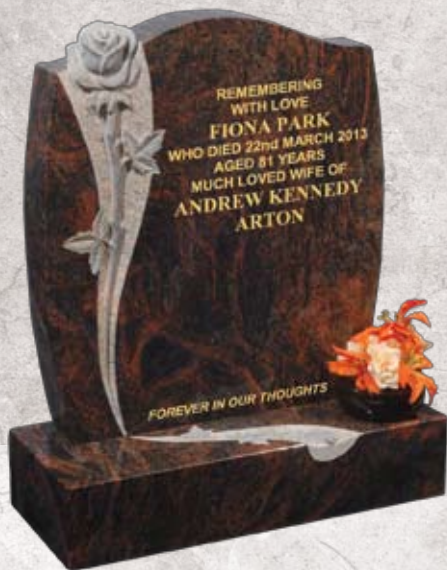

ARTON

AURORA granite lends itself to the hand carving of a rose, meaning true love, reflected by carving on the base of the memorial. The contrasting polished finish to the rest of the barrel shape sided memorial means it is easy to maintain. Shown here with an optional BLACK granite circular vase collar (see p64).