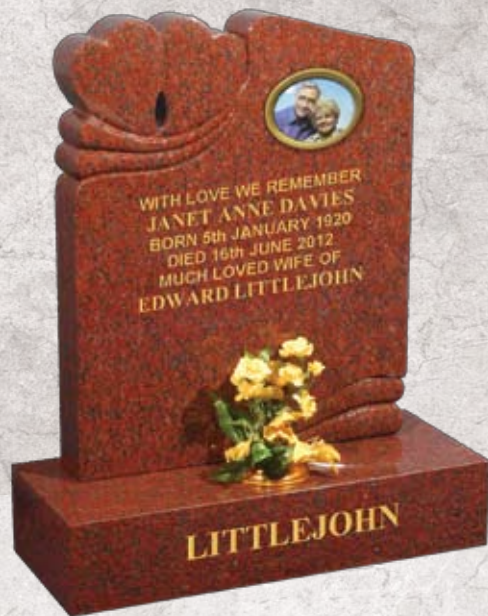

LITTLEJOHN

Two connected hearts have been hand carved to symbolise love in this all polished RUBY RED granite memorial. Shown with an optional photo plaque.