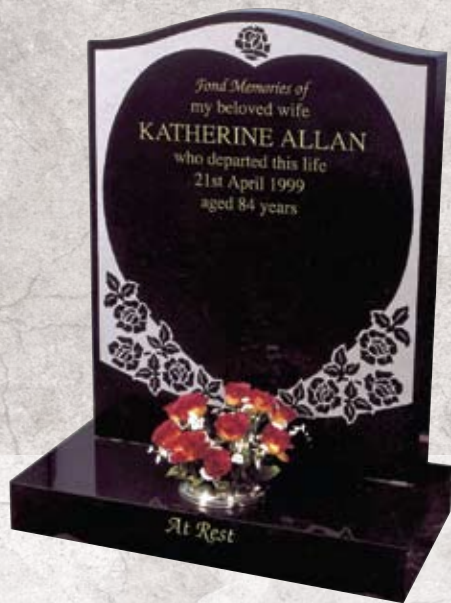

CAMBRIDGE

This BON ACCORD DARK GREY granite provides a good contrast to the gilded cross and coloured honeysuckle ornament. An all polished low maintenance finish is shown.

MORTON

This inexpensive memorial illustrated in CRAIGENLOW GREY Scottish granite, has a flower container positioned to the right of the headstone, allowing the inscription to be in full view at all times. The headstone has a polished face, sanded back and rustic edges. The base has a polished top with rustic sides.