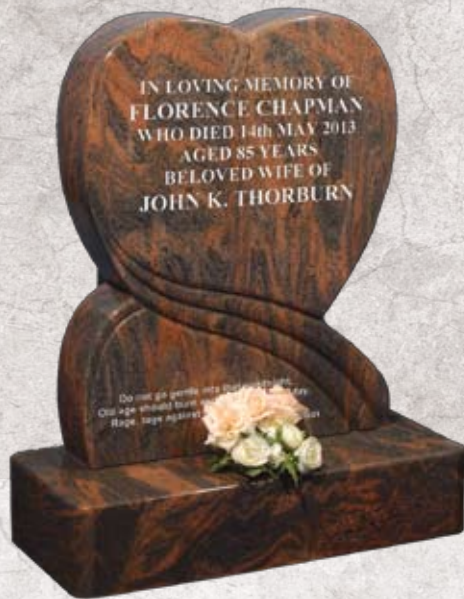

THORBURN

Illustrated in TWILIGHT granite, this heart shaped memorial with its flowing curves and soft edges puts a modern slant on a traditional heart shaped memorial. It has an all polished low maintenance finish.