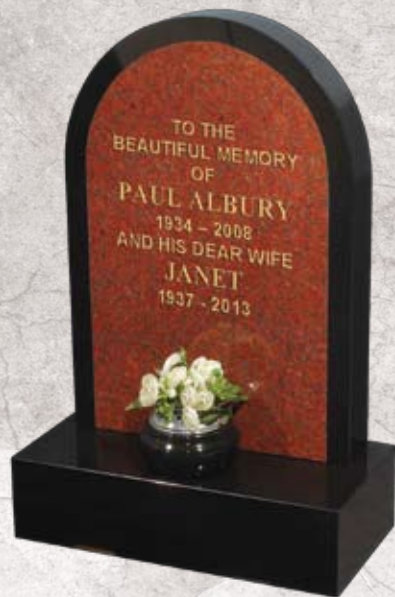

ALBURY

This traditional Norman Round shaped memorial is illustrated in BLACK granite with a contrasting RUBY RED granite inlayed lettering panel, to enhance the inscription. Different granite combinations can be chosen. Shown here with an optional BLACK granite circular vase collar (See p64).