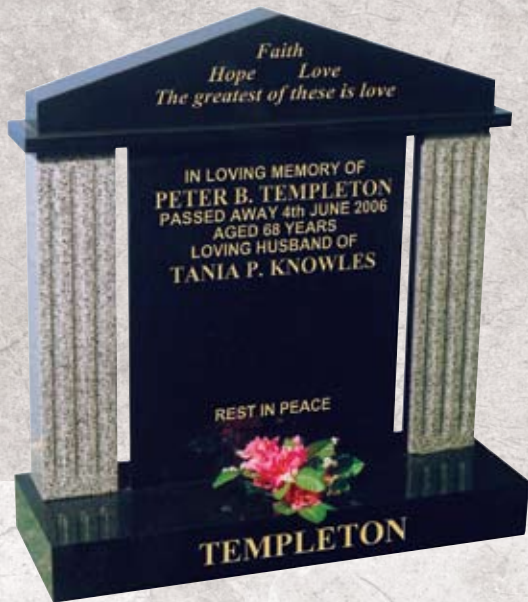

TEMPLETON

A BLACK granite memorial with KARIN GREY granite pillars. An elegant design with fluted detail on both pillars. Can be manufactured in any two combinations of granite. It has an all polished low maintenance finish.