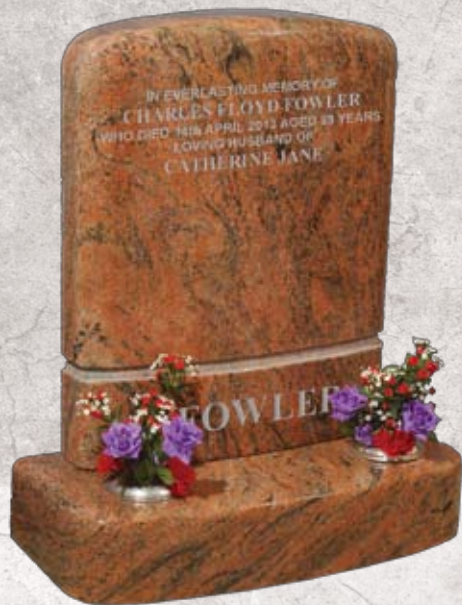

FOWLER

Soft lines and a convex face give this INDIAN JUPARANA granite memorial a gentle appearance. The variation in the grain of this material means each one is unique.