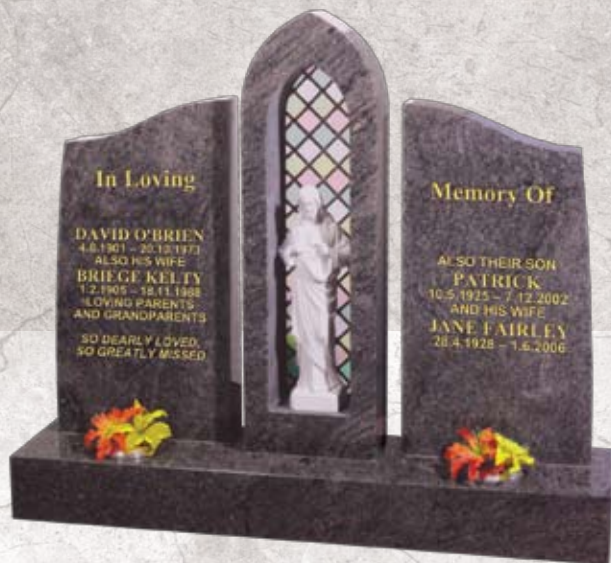

O'BRIEN

This PARADISO granite memorial has a large traditional gothic shaped centrepiece with a stained glass window designed to capture the natural light, to provide a colourful backdrop for the figure. A bronze figure can be supplied if preferred. The memorial has an all polished low maintenance finish.