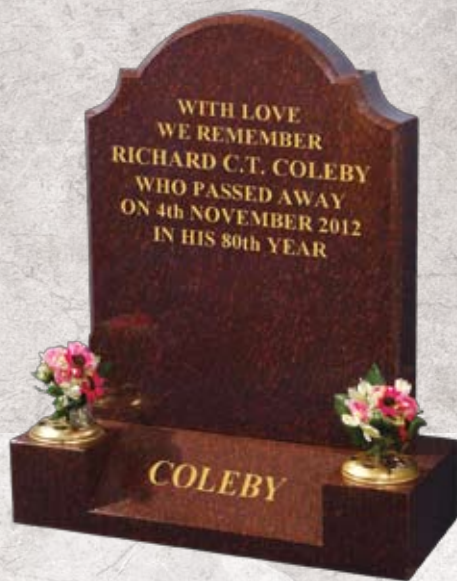

RODGER

A traditional GLENABY GREY granite memorial with a rustic margin to enhance the lettering panel. The 125mm (5") thick headstone has a polished face, sanded back and rustic edges. The base is completely rustic, has a sloping weathered top and features an optional family name set in a sunken panel.