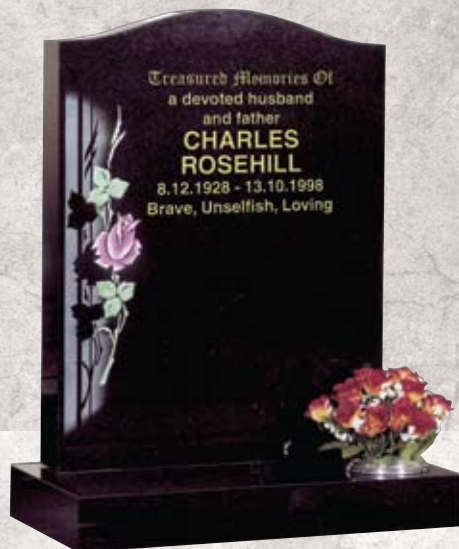

ROSEHILL

This all polished low maintenance BLACK granite memorial displays a fine example of a lightly etched and coloured ornament which can be modified to suit individual tastes e.g. different flowers, non-coloured etc.