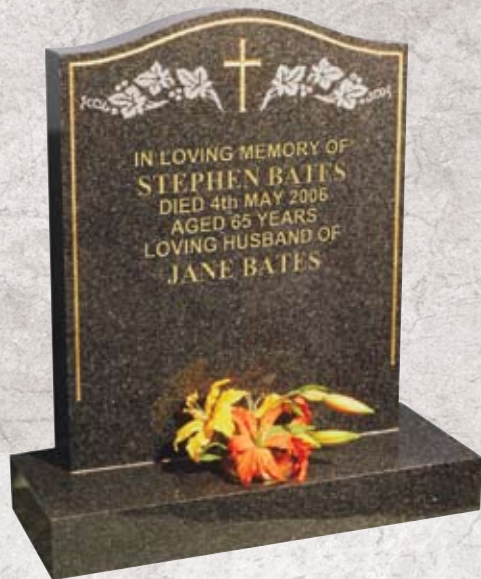

BATES

A BON ACCORD DARK GREY granite memorial with a gilded line and cross. The leaves are left unpainted, but can be gilded/painted if desired. Shown in an all polished low maintenance finish.