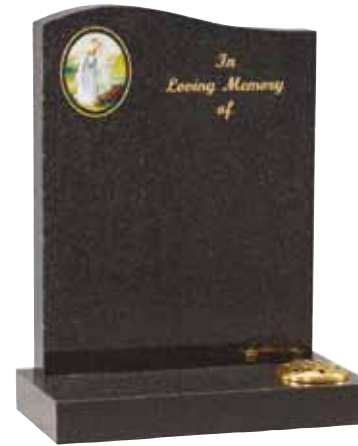

PB 205

Dense Black Granite

Tablet 12" x 18" x 2" Vase rest 10" x 9/6" x 6"

Base 2" x 20" x 14"

A vase is incorporated in the rest so that flowers do not obscure the lettering

PB 206

Dark Grey Granite

Headstone 27" x 21" x 3" Base 3" x 24" x 12"

Elegant curves and a painted scene in the oval

PB 207

Dense Black Granite

Headstone 21" x 17" x 3" Base 3" x 18" x 12"

This child's memorial can have the babies clothes painted pink or blue

PB 208

Dense Black Granite

Headstone 18" x 22" x 3" Base 3" x 24" x 12"

A toy rabbit decorates this children's memorial

PB 209

Dense Black Granite

Headstone 15" x 11" x 3" Base 3" x 12" x 10"

A fleeting moment is symbolised by this colourful shooting star design

PB 209B

Alternative shooting star poem design

205

206

207

209B

208

209