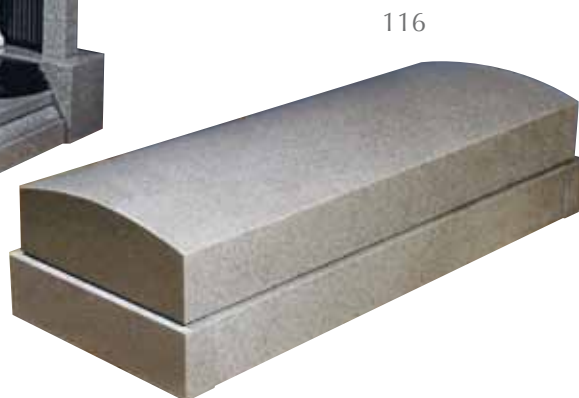

116

PB 115

Black and Silver Grey Granites
48" x 30" x 78" overall

The black granite winding path leads to a 'Gates of Heaven' style double headstone.

Shown with optional Kosmolux figure

PB 116

Karin Grey Granite
18" x 30" x 78"

The curved shape of the granite sarcophagus encourages rainwater to disperse from the lettering area

PB 117

Dense Black Granite
42" x 30" x 78" overall

Natural hand-carved roses enhance the shape of the heart headstone. The memorial is completed by the turned vase fixed on the cover slab