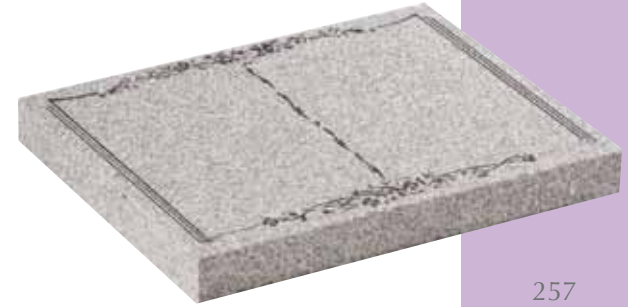

253

254

255

PB 256  
 Dense Black Granite  
 Tablet 2" x 18" x 12"  
 Cremation tablet with a simple corner rose

256

PB 257  
 Lunar Grey Granite  
 Tablet 2" x 18" x 15"  
 Delicate book and flower ornament