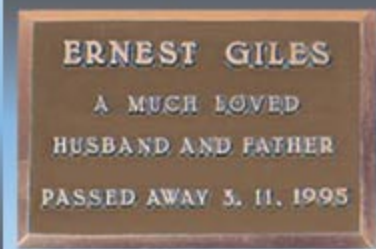

BRONZE PLAQUE

CM110

IN LOVING MEMORY OF
ANDREW SIMON CARTER
1917 - 2002
BELOVED DAD & GRANDAD
AUDREY SARAH CARTER
1918 - 2006
BELOVED MUM & NANNY
TOGETHER AGAIN

BRONZE PLAQUE

CM111