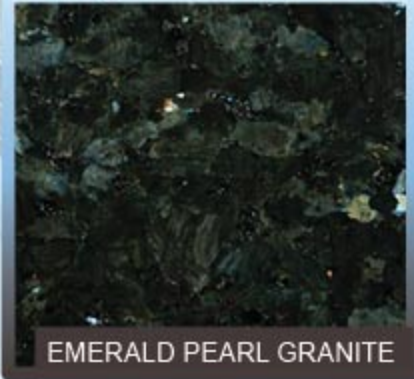

Dark green and black with silver flash

EMERALD PEARL GRANITE