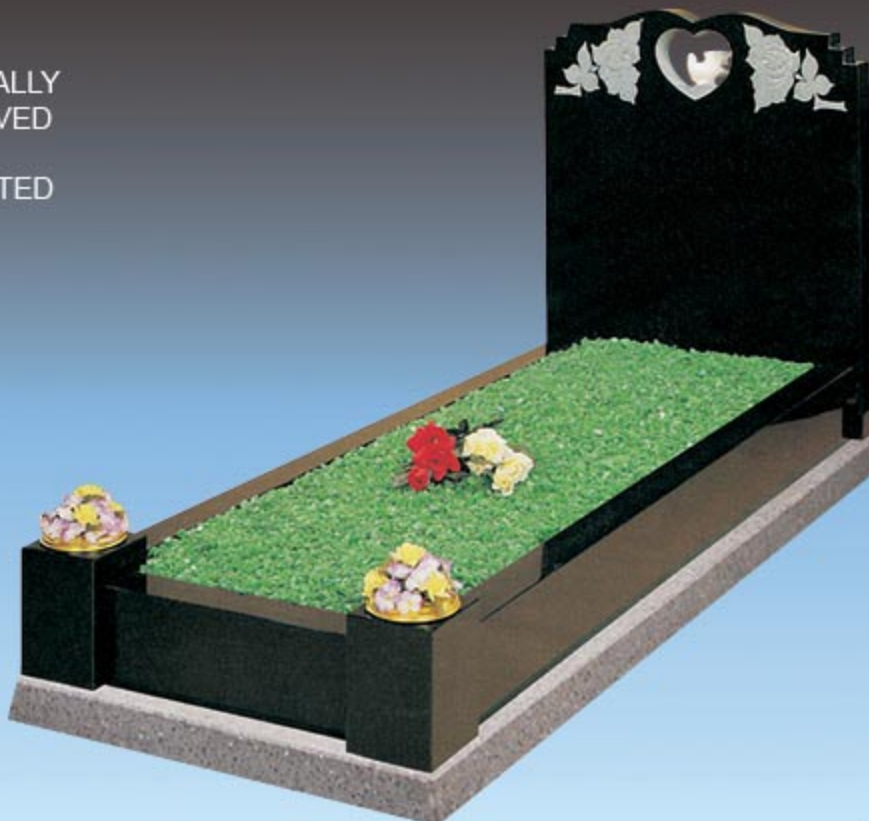

## Granite Kerb Surrounds

PLEASE NOTE:  
All designs and materials  
are interchangeable

GK17

GK17A

TRADITIONALLY  
HAND CARVED  
NOT  
SANDBLASTED

BLUE PEARL GRANITE

GK18

TRADITIONALLY  
HAND CARVED  
NOT  
SANDBLASTED