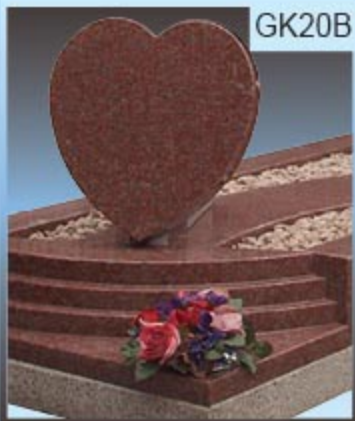

## Granite Kerb Surrounds

GK19

BLACK GRANITE and ITALIAN WHITE MARBLE

TROPICAL GREEN GRANITE

GK20

RUBY RED GRANITE

**IMPORTANT!**

All memorials purchased from this brochure will be fixed with a polished concrete foundation