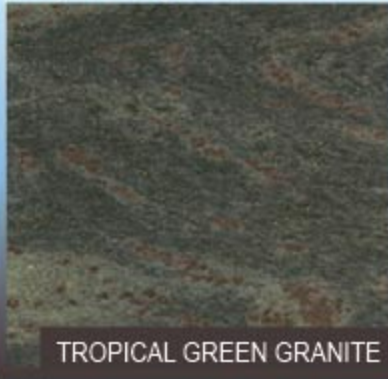

# Polished Granite Sample Colour Guide

Various occasional darker tinged areas

BLACK GRANITE

Bronze coloured fleck

GALAXY BLACK GRANITE

Mottled cream

CREAM GRANITE

Light and dark green with maroon veins