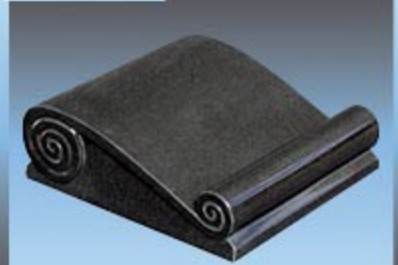

# Cremation Memorials

PLEASE NOTE:  
All designs and materials  
are interchangeable

CM287

WHITE ENAMEL LETTERING  
BLUE LAGOON GRANITE

CM288

BLACK GRANITE

CM289

MANUFACTURED  
IN ONE PIECE