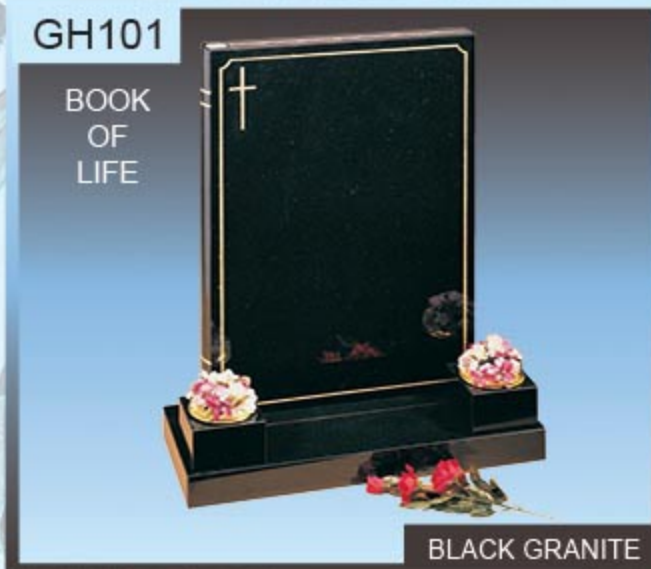

GH99

BLUE PEARL GRANITE

GH100

BLUE LAGOON GRANITE

GH101

BLACK GRANITE

**IMPORTANT!**

All memorials purchased from this brochure will be fixed with a polished concrete foundation