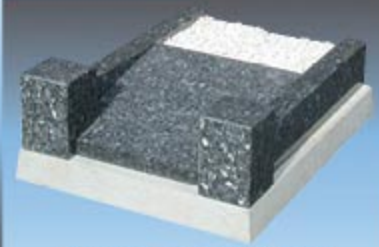

Shape 1

WHITE CHIPPINGS
BLUE PEARL GRANITE