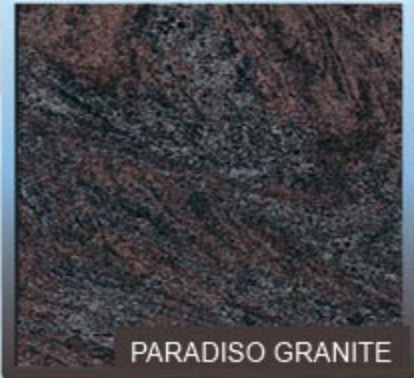

Maroon and grey with varied black veins

PARADISO GRANITE