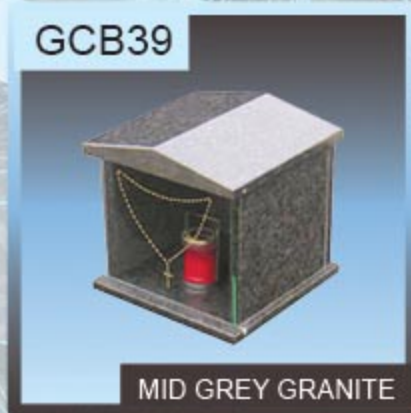

PLEASE NOTE:
All designs and materials
are interchangeable

Granite Vases and Candle Box