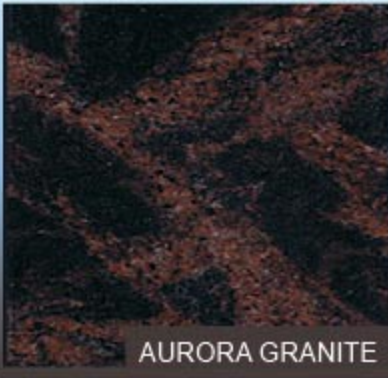

TROPICAL GREEN GRANITE

Blue and black with silver flash

BLUE PEARL GRANITE

Dark green and black with silver flash

EMERALD PEARL GRANITE

Swirled coloured veins of grey and black

AURORA GRANITE

Light/dark lavender with maroon markings