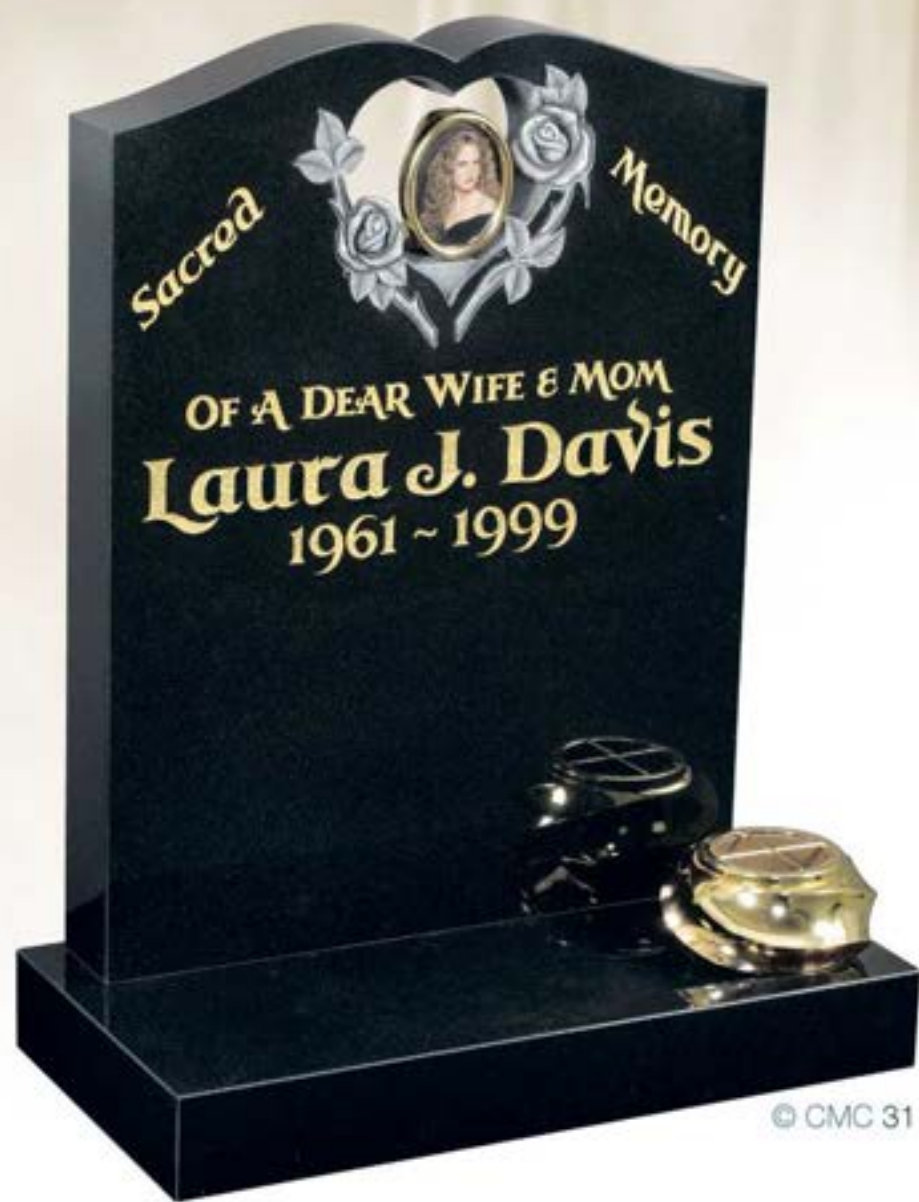

Sacred

Memory

OF A DEAR WIFE & MOM
Laura J. Davis
1961 ~ 1999

© CMC 31